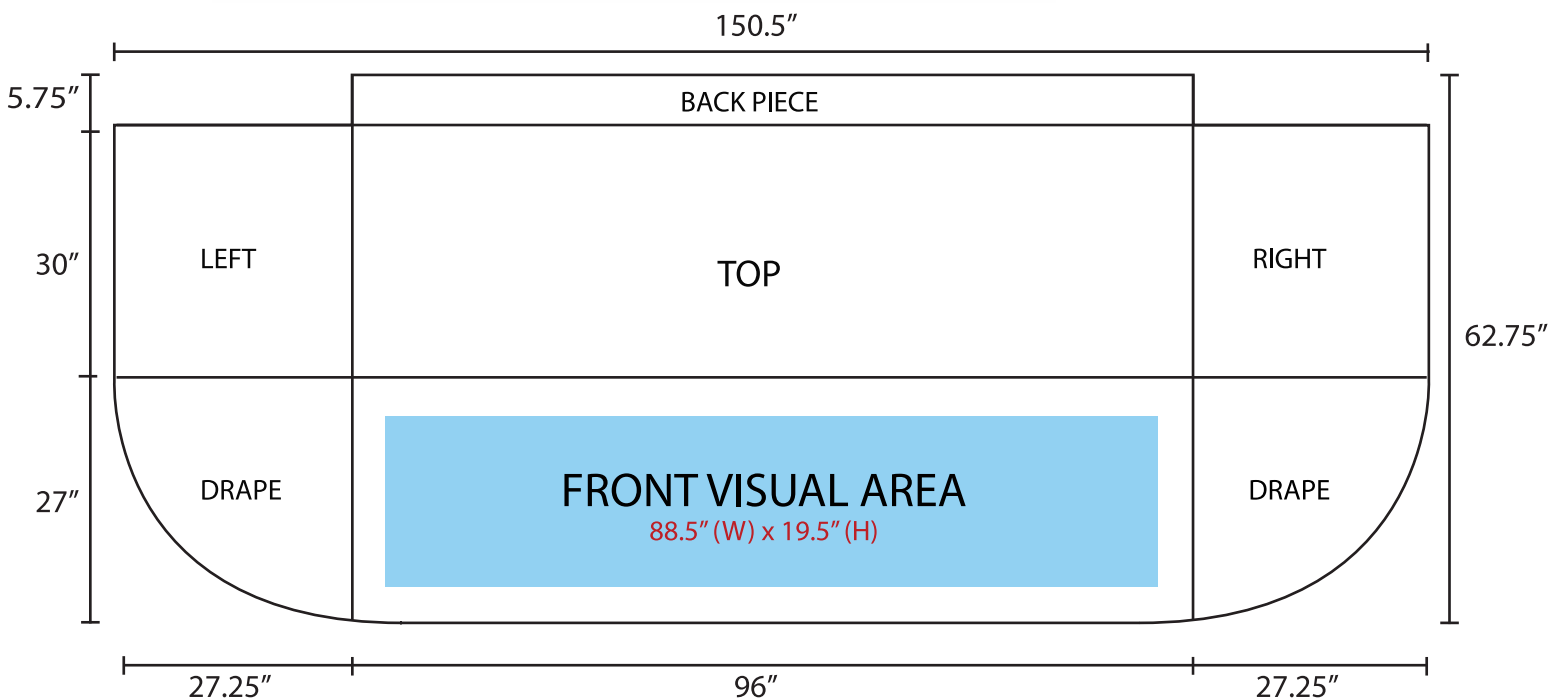

# Table Throw (8ft - 3 Sided Open Back)

## Graphic Specifications

- 150 dpi
- CMYK
- Actual Size
- JPEG/TIFF file