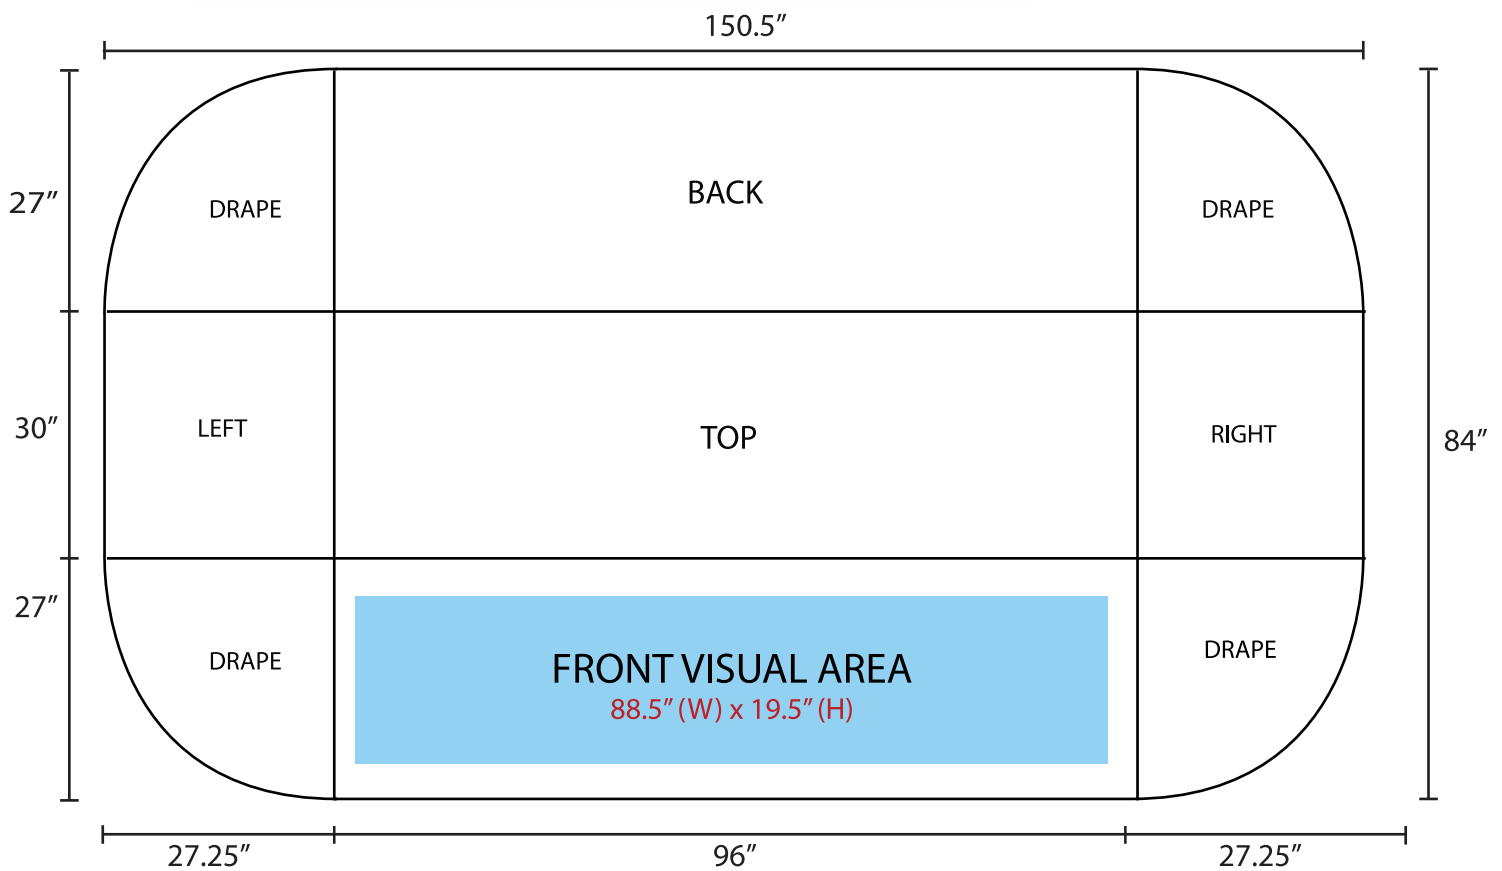

Table Throw (8ft - 4 Sided Closed Back)

Graphic Specifications

- 150 dpi
- CMYK
- Actual Size
- JPEG/TIFF file

*Design Tips:

Limit Gradient Effects

We don't suggest you to use any gradient effect because when you look closely to the print, you will see transition lines. If you really need to use it, our acceptance level is looking from 2 meters away, the transition lines would be barely visible. Please contact us for further clarification.