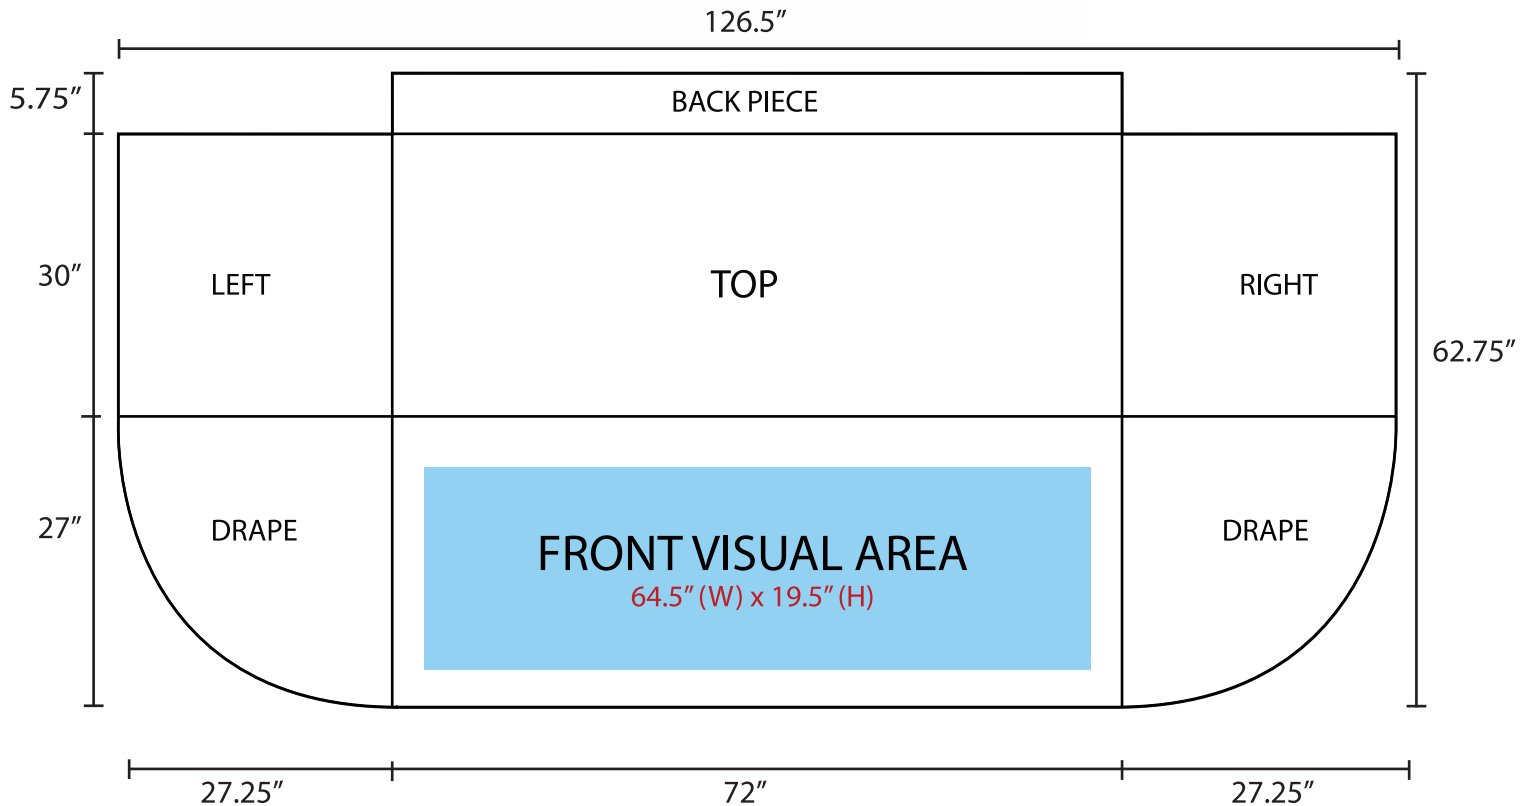

Table Throw (6ft - 3 Sided Open Back)

Graphic Specifications

- 150 dpi
- CMYK
- Actual Size
- JPEG/TIFF file

*Design Tips:

Limit Gradient Effects

We don't suggest you to use any gradient effect because when you look closely to the print, you will see transition lines. If you really need to use it, our acceptance level is looking from 2 meters away, the transition lines would be barely visible. Please contact us for further clarification.