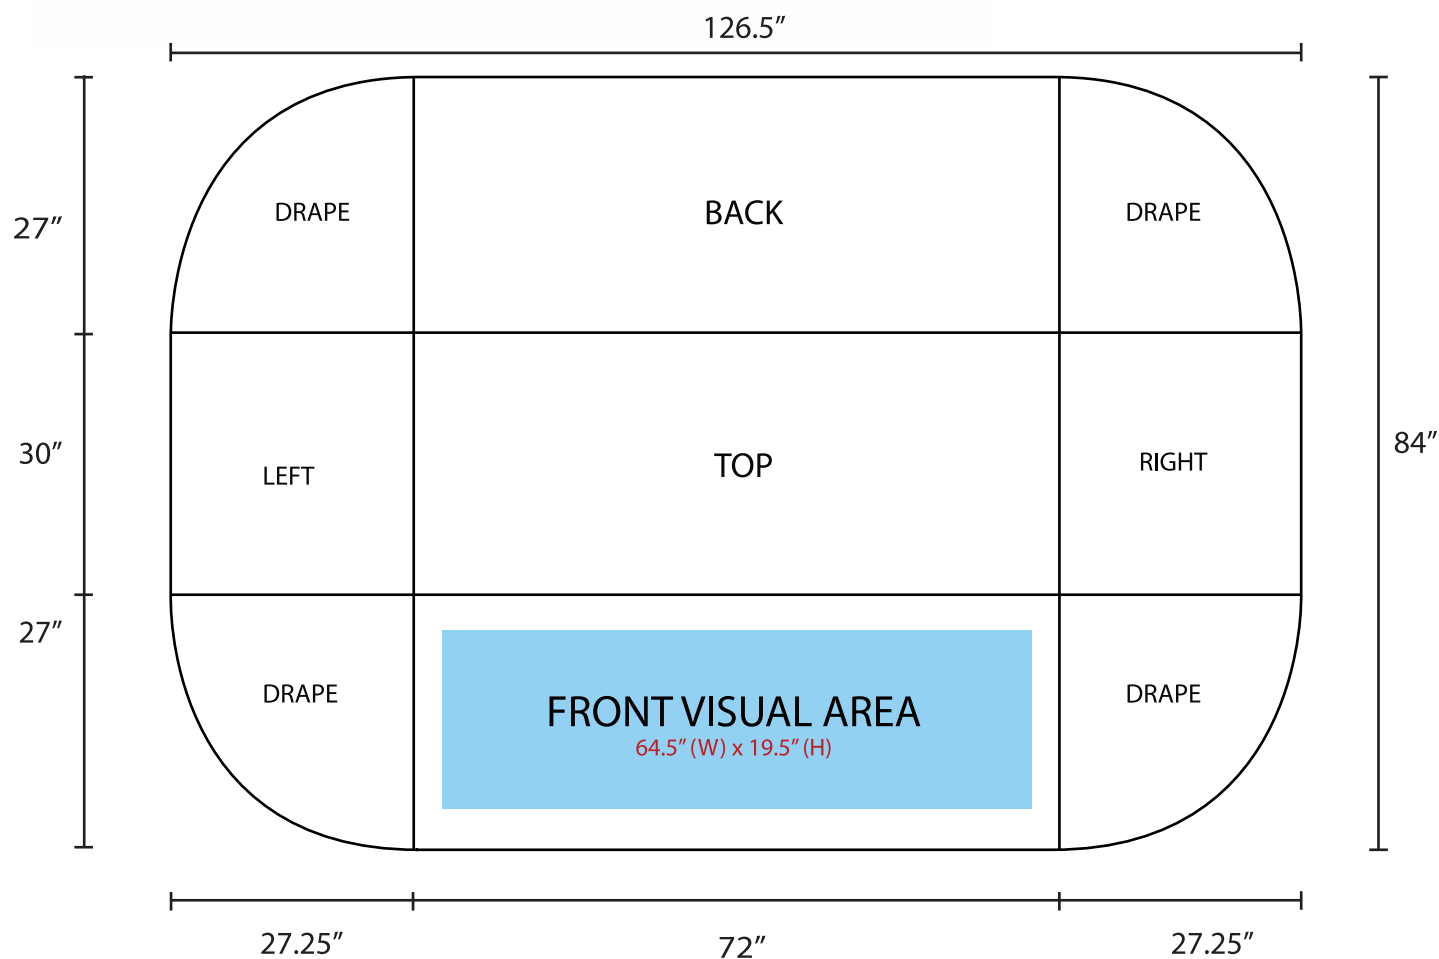

# Table Throw (6ft - 4 Sided Closed Back)

## Graphic Specifications

- 150 dpi
- CMYK
- Actual Size
- JPEG/TIFF file

### \*Design Tips: