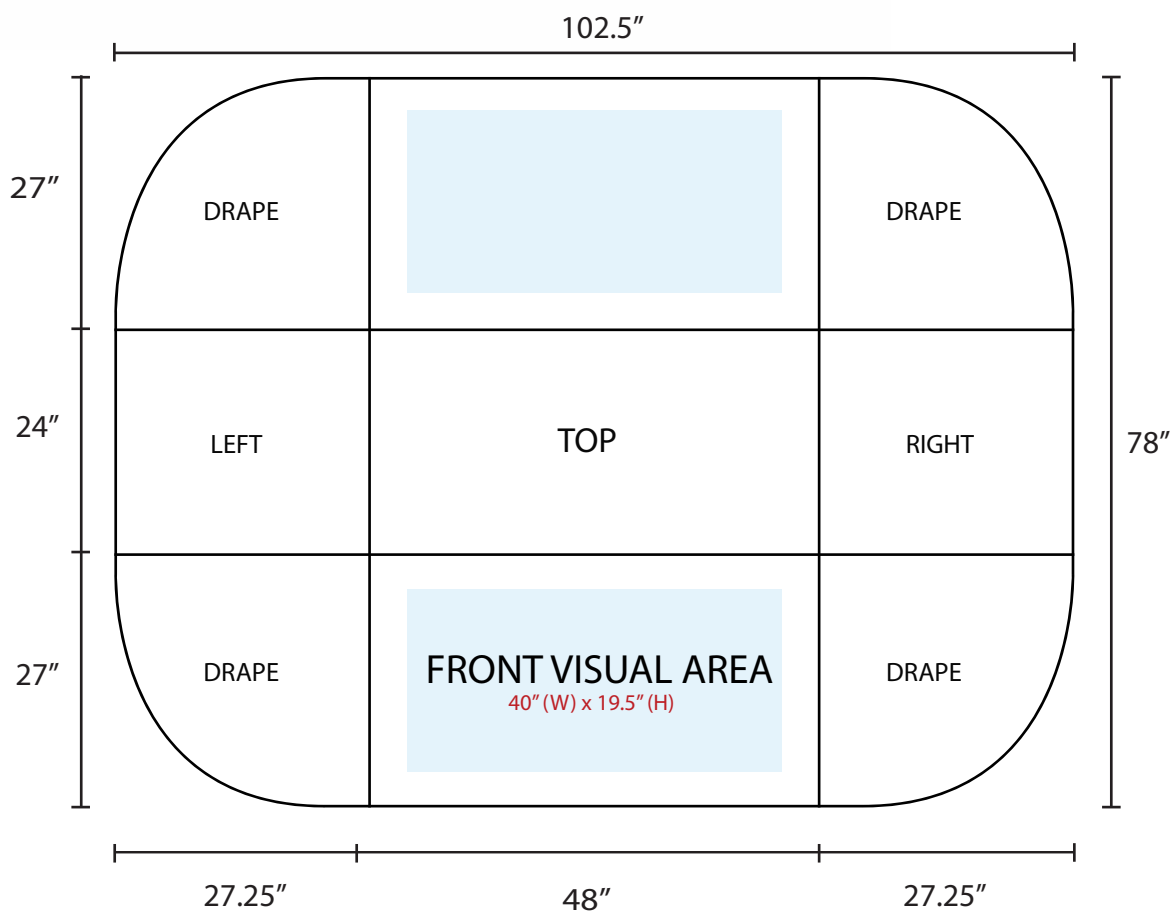

Table Throw (4ft - 4 Sided Closed Back)

Graphic Specifications

- 150 dpi
- CMYK
- Actual Size
- JPEG/TIFF file

*Design Tips:

Limit Gradient Effects

We don't suggest you to use any gradient effect because when you look closely to the print, you will see transition lines. If you really need to use it, our acceptance level is looking from 2 meters away, the transition lines would be barely visible. Please contact us for further clarification.