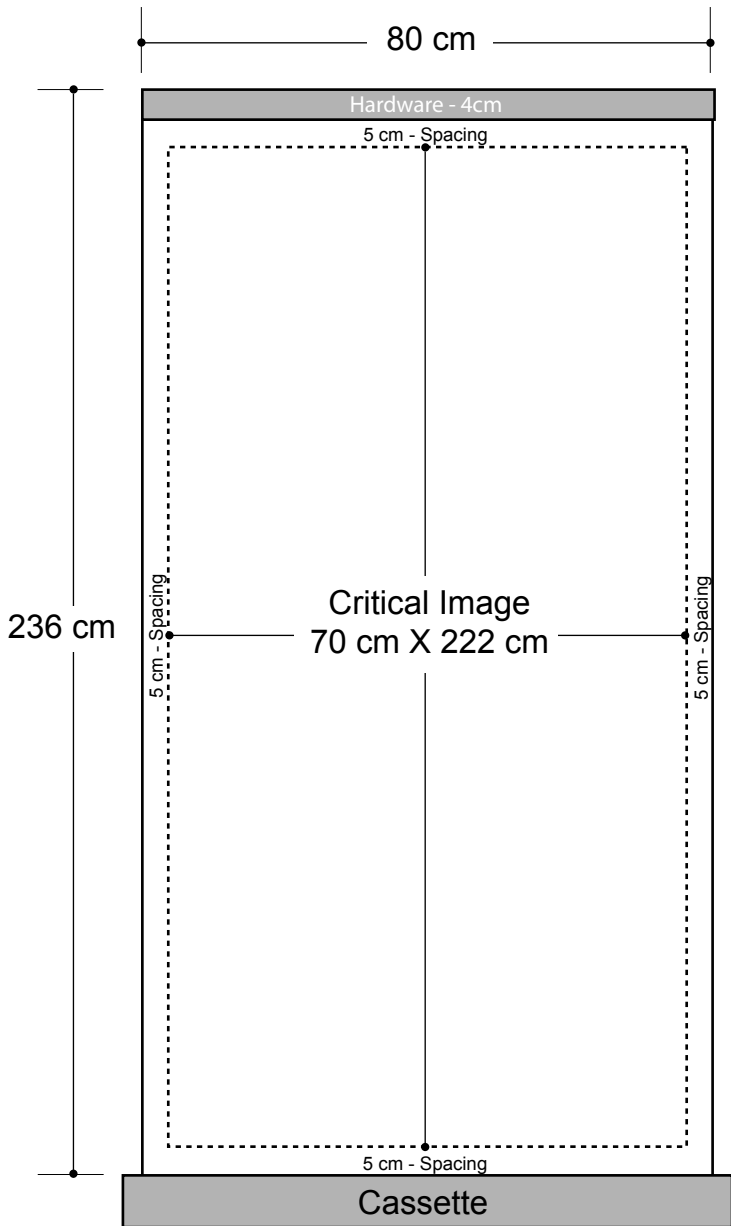

# Retractable (Deluxe) Banner XL

## Graphic Specifications

- 150 dpi
- CMYK
- Actual Size
- JPEG file

Display Dimension:  
33" (w) x 93" (h) x 9" (d)

#### 5cm Border

Critical images, such as text or non-background images, are **NOT** to be placed within 5cm of the edges. However, your artwork may allow non-critical images, such as background colour and images, bleed to the edges.