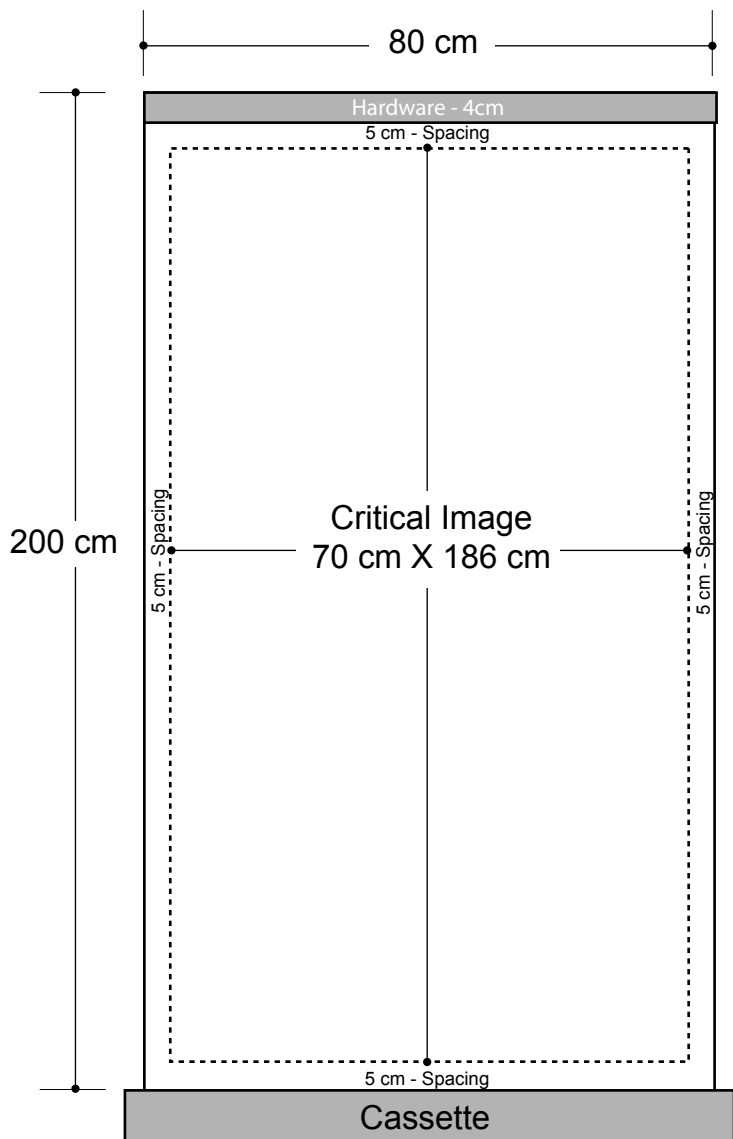

Retractable (Deluxe) Banner

Graphic Specifications

- 150 dpi
- CMYK
- Actual Size
- JPEG file

Display Dimension:
33" (w) x 82" (h) x 9" (d)

*Design Tips:

Limit Gradient Effects

We don't suggest you to use any gradient effect because when you look closely to the print, you will see transition lines. If you really need to use it, our acceptance level is looking from 2 meters away, the transition lines would be barely visible. Please contact us for further clarification.

5cm Border

Critical images, such as text or non-background images, are **NOT** to be placed within 5cm of the edges. However, your artwork may allow non-critical images, such as background colour and images, bleed to the edges.