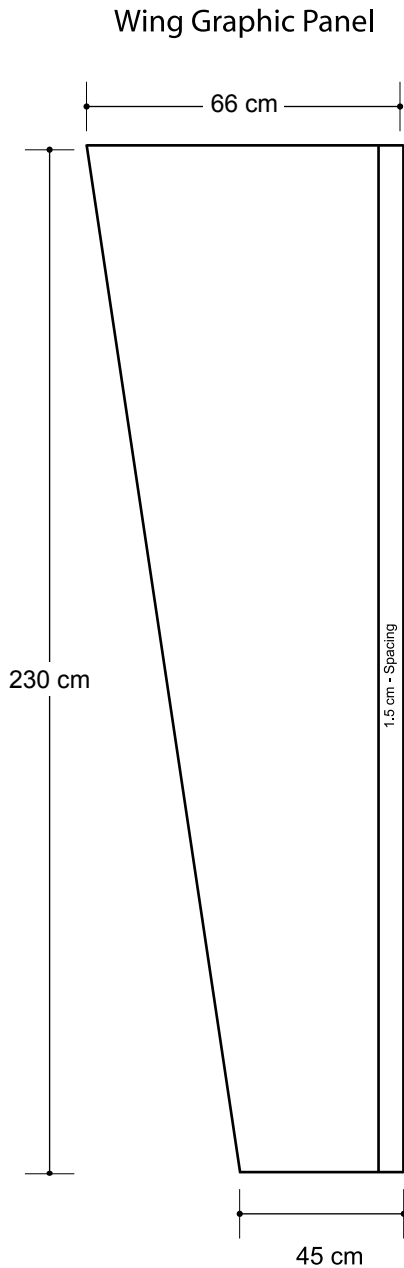

RBXL Plus (Wing Kit - 66cm)

Graphic Specifications

- 150 dpi
- CMYK
- Actual Size
- JPEG file

Other Design Ideas

*Design Tips:

Limit Gradient Effects

We don't suggest you to use any gradient effect because when you look closely to the print, you will see transition lines. If you really need to use it, our acceptance level is looking from 2 meters away, the transition lines would be barely visible. Please contact us for further clarification.

1.5cm Border

Critical images, such as text or non-background images, are **NOT** to be placed within 5cm of the edges. However, your artwork may allow non-critical images, such as background colour and images, bleed to the edges.