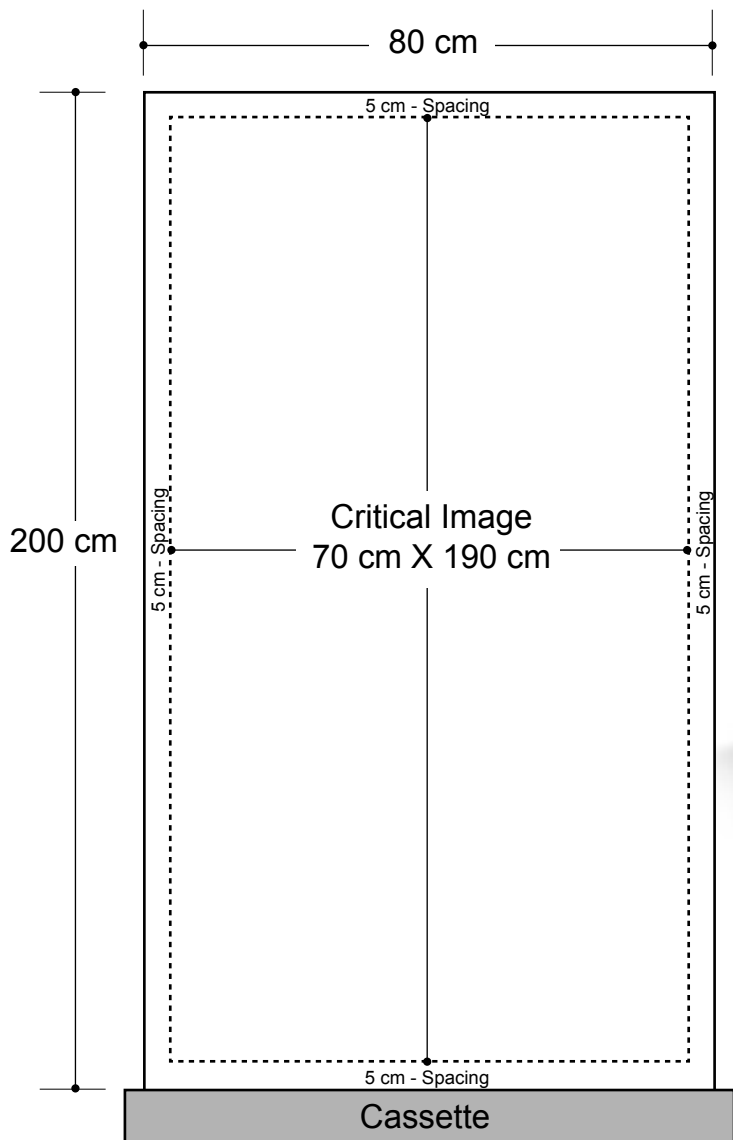

# Retractable Banner (80cm / 31")

## Graphic Specifications

- 150 dpi
- CMYK
- Actual Size
- JPEG file

Display Dimension: 31" (w) x 78" (h) x 4" (d)

#### 5cm Border

Critical images, such as text or non-background images, are **NOT** to be placed within 5cm of the edges. However, your artwork may allow non-critical images, such as background colour and images, bleed to the edges.