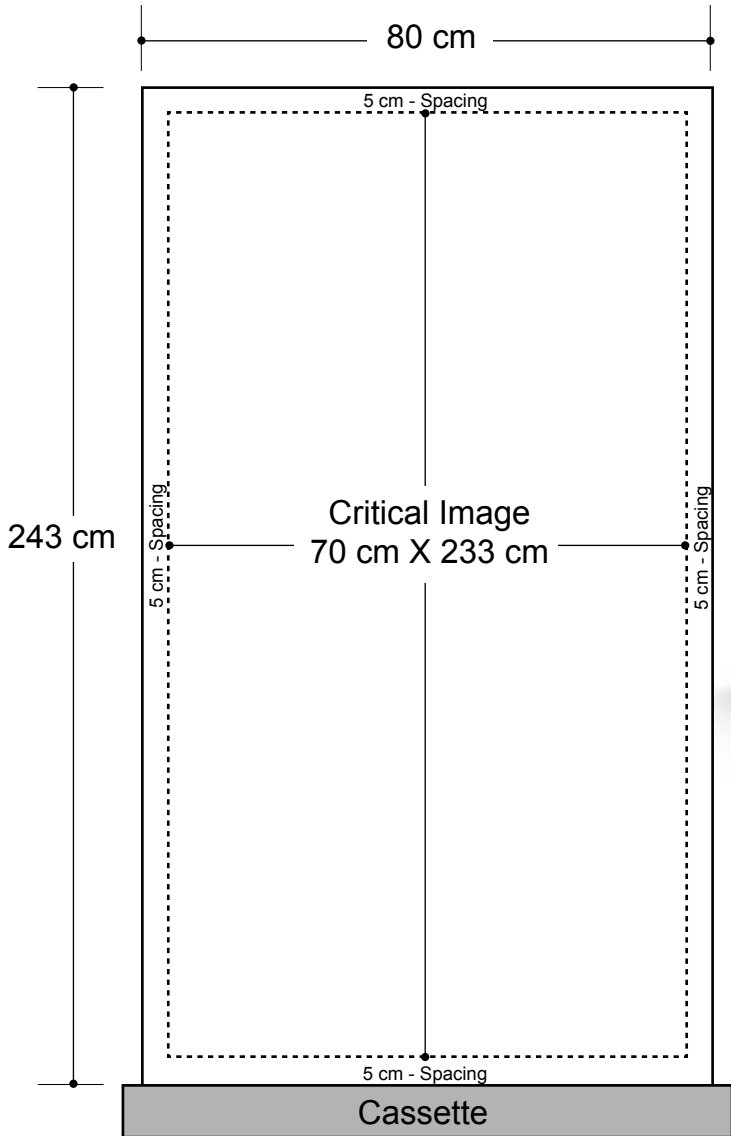

# Retractable Banner XL (80cm / 31")

## Graphic Specifications

- 150 dpi
- CMYK
- Actual Size
- JPEG file

Display Dimension: 31" (w) x 96" (h) x 4" (d)

#### 5cm Border

Critical images, such as text or non-background images, are **NOT** to be placed within 5cm of the edges. However, your artwork may allow non-critical images, such as background colour and images, bleed to the edges.