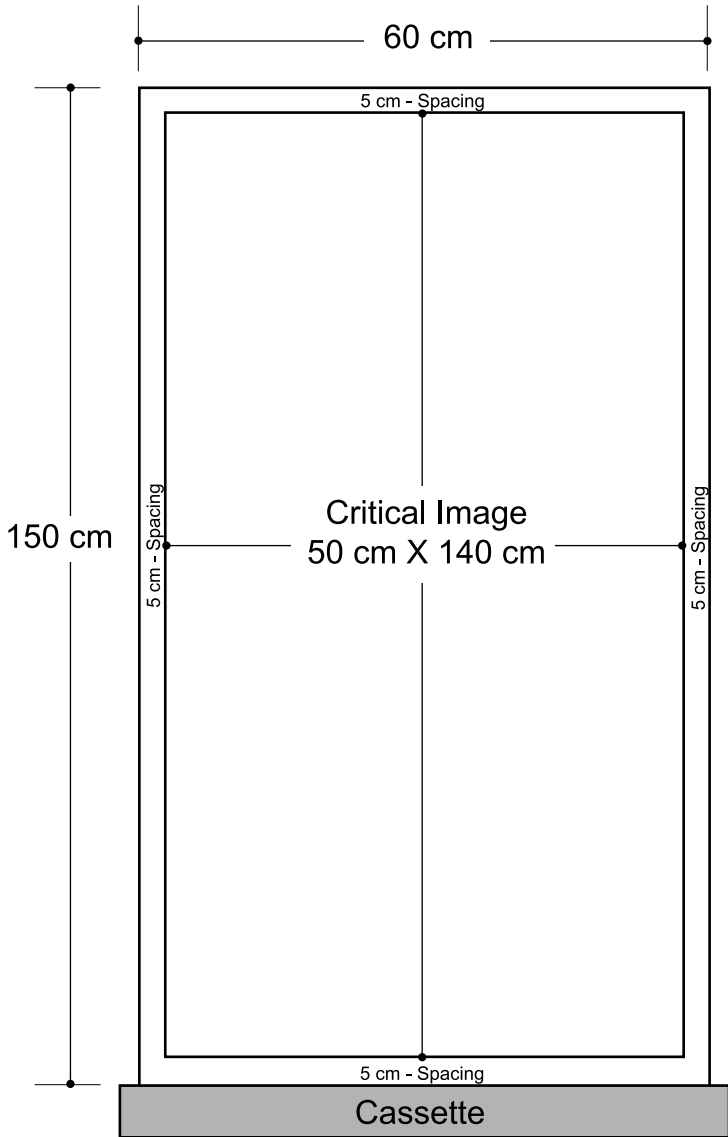

Retractable Banner XS (60cm - 24")

Graphic Specifications

- 150 dpi
- CMYK
- Actual Size
- JPEG file

Display Dimension:
24" (w) x 62" (h) x 4" (d)

*Design Tips:

Limit Gradient Effects

We don't suggest you to use any gradient effect because when you look closely to the print, you will see transition lines. If you really need to use it, our acceptance level is looking from 2 meters away, the transition lines would be barely visible. Please contact us for further clarification.

5cm Border

Critical images, such as text or non-background images, are **NOT** to be placed within 5cm of the edges. However, your artwork may allow non-critical images, such as background colour and images, bleed to the edges.