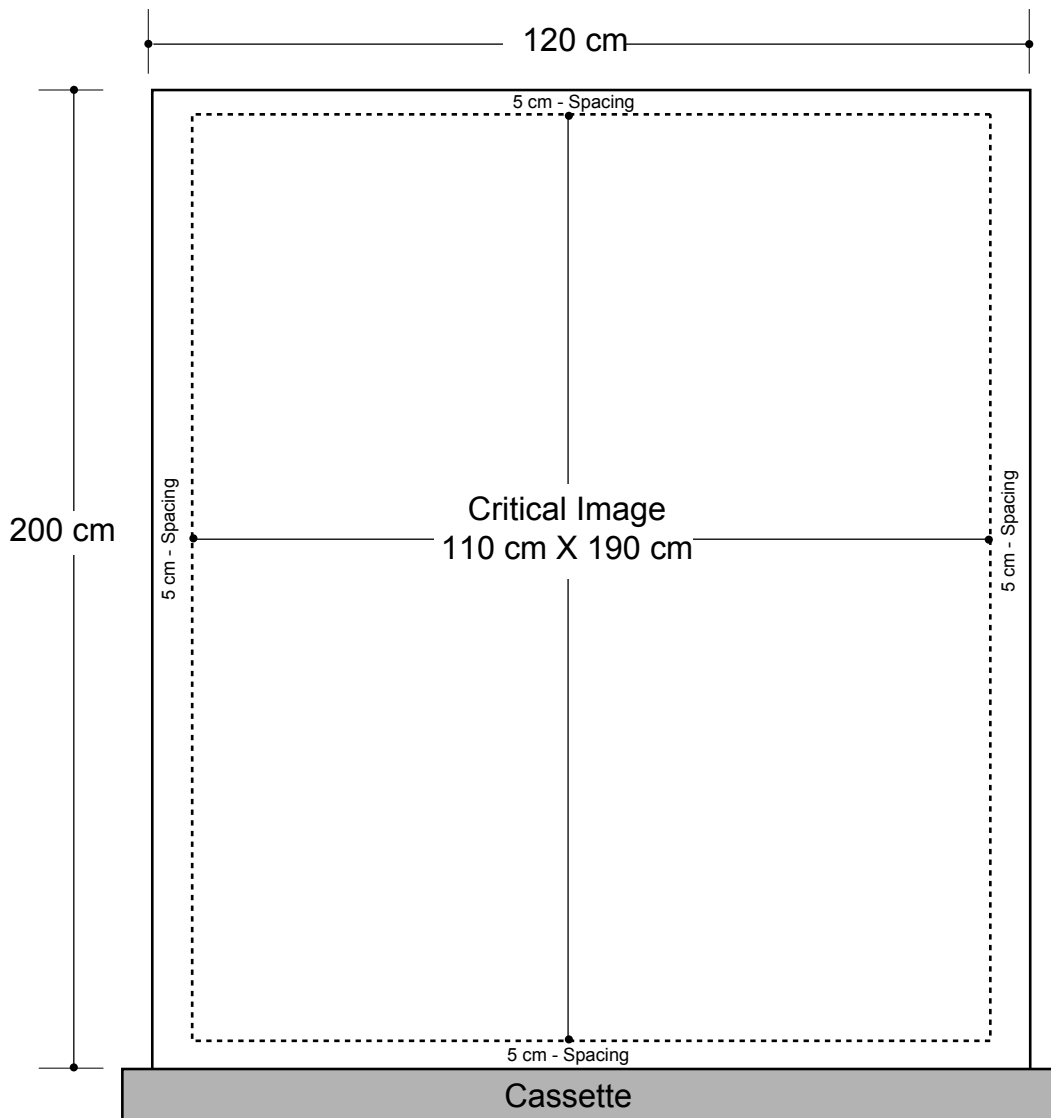

Retractable Banner (120cm / 48")

Graphic Specifications

- 150 dpi
- CMYK
- Actual Size
- JPEG file

Display Dimension:
48" (w) x 78" (h) x 4" (d)

*Design Tips:

Limit Gradient Effects

We don't suggest you to use any gradient effect because when you look closely to the print, you will see transition lines. If you really need to use it, our acceptance level is looking from 2 meters away, the transition lines would be barely visible. Please contact us for further clarification.

5cm Border

Critical images, such as text or non-background images, are **NOT** to be placed within 5cm of the edges. However, your artwork may allow non-critical images, such as background colour and images, bleed to the edges.