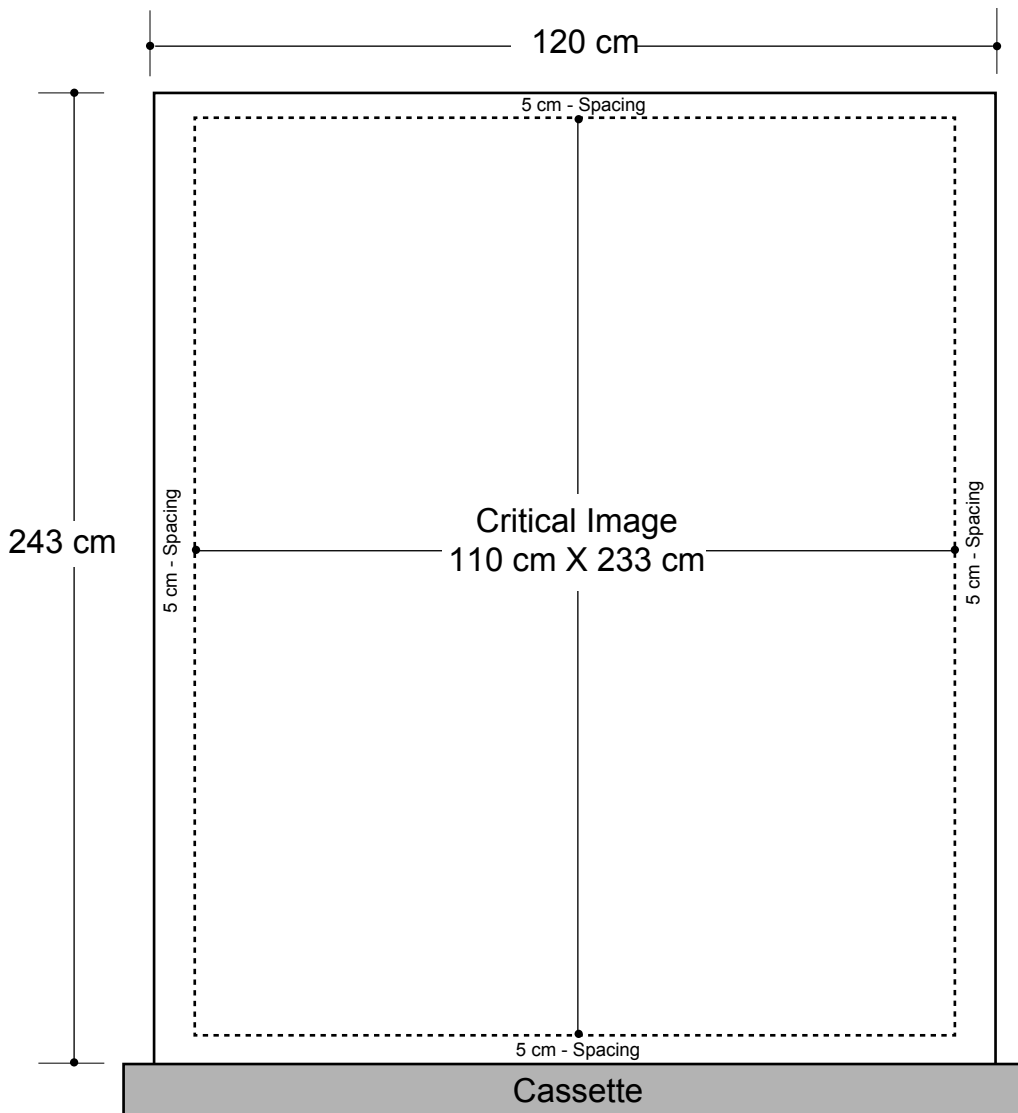

Retractable Banner XL (120cm / 48")

Graphic Specifications

- 150 dpi
- CMYK
- Actual Size
- JPEG file

Display Dimension:
48" (w) x 96" (h) x 4" (d)

*Design Tips:

Limit Gradient Effects

We don't suggest you to use any gradient effect because when you look closely to the print, you will see transition lines. If you really need to use it, our acceptance level is looking from 2 meters away, the transition lines would be barely visible. Please contact us for further clarification.

5cm Border

Critical images, such as text or non-background images, are **NOT** to be placed within 5cm of the edges. However, your artwork may allow non-critical images, such as background colour and images, bleed to the edges.