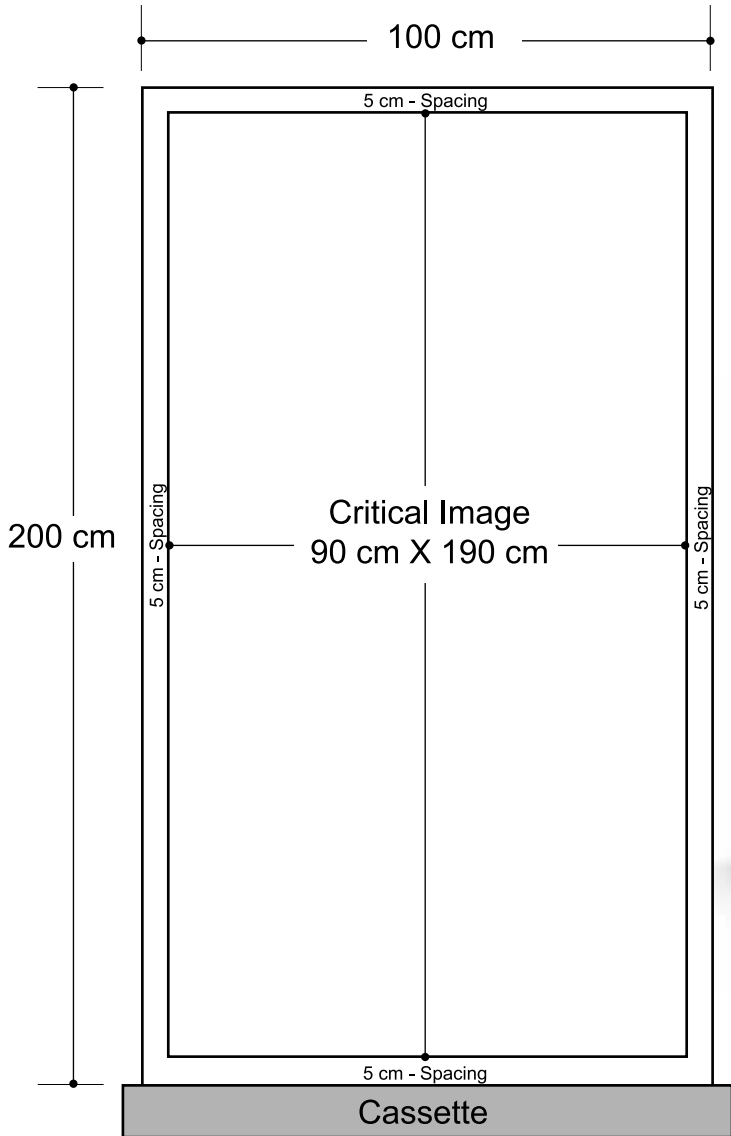

Retractable Banner (100cm - 39")

Graphic Specifications

- 150 dpi
- CMYK
- Actual Size
- JPEG file

Display Dimension:
39" (w) x 78" (h) x 4" (d)

*Design Tips:

Limit Gradient Effects

We don't suggest you to use any gradient effect because when you look closely to the print, you will see transition lines. If you really need to use it, our acceptance level is looking from 2 meters away, the transition lines would be barely visible. Please contact us for further clarification.

5cm Border

Critical images, such as text or non-background images, are **NOT** to be placed within 5cm of the edges. However, your artwork may allow non-critical images, such as background colour and images, bleed to the edges.