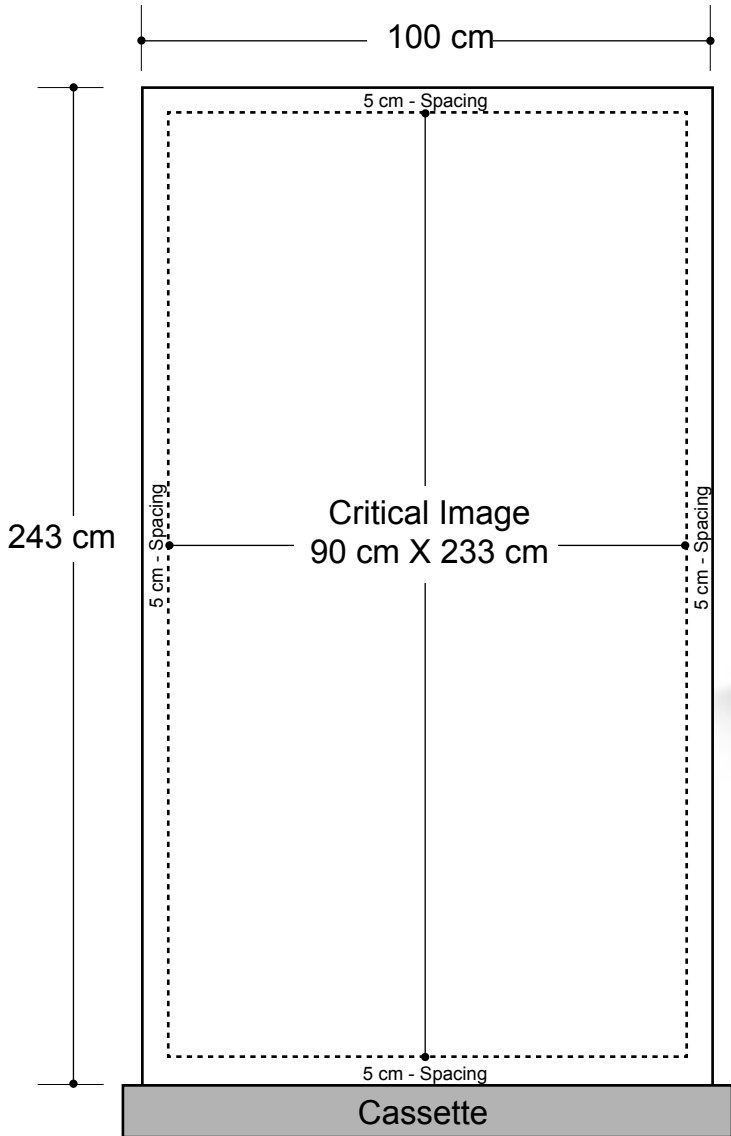

# Retractable Banner XL (100cm / 39")

## Graphic Specifications

- 150 dpi
- CMYK
- Actual Size
- JPEG file

Display Dimension: 39" (w) x 96" (h) x 4" (d)

#### 5cm Border

Critical images, such as text or non-background images, are **NOT** to be placed within 5cm of the edges. However, your artwork may allow non-critical images, such as background colour and images, bleed to the edges.