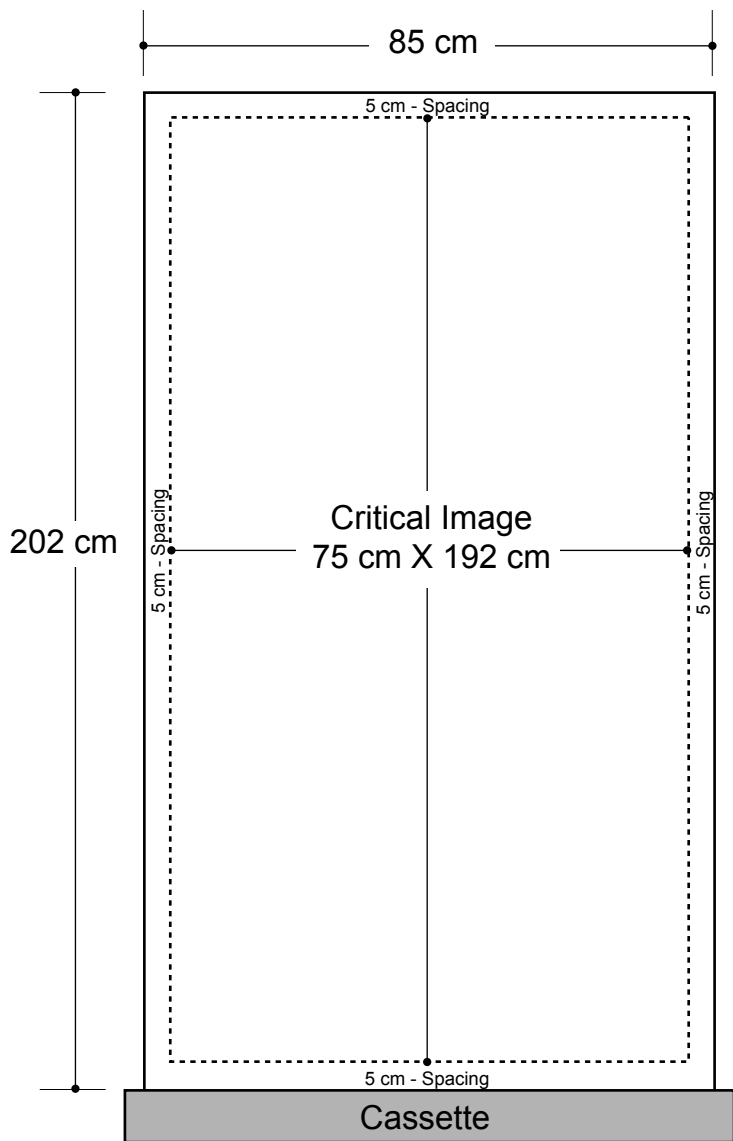

Double Sided Retractable Banner

Graphic Specifications

- 150 dpi
- CMYK
- Actual Size
- JPEG file

Display Dimension:
33.5" (w) x 78.5" (h) x 8" (d)

*Design Tips:

Limit Gradient Effects

We don't suggest you to use any gradient effect because when you look closely to the print, you will see transition lines. If you really need to use it, our acceptance level is looking from 2 meters away, the transition lines would be barely visible. Please contact us for further clarification.

5cm Border

Critical images, such as text or non-background images, are **NOT** to be placed within 5cm of the edges. However, your artwork may allow non-critical images, such as background colour and images, bleed to the edges.