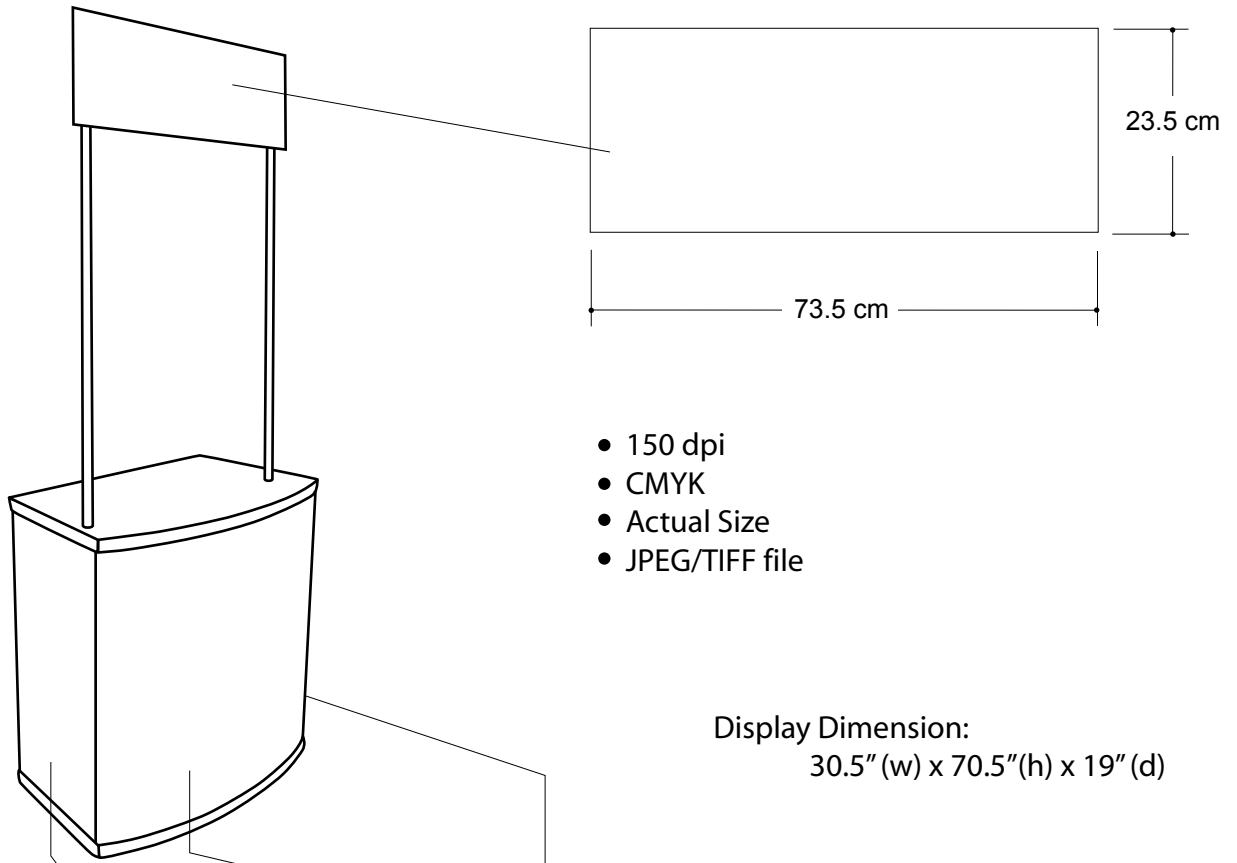

Promotional Counter

Graphic Specifications

- 150 dpi
- CMYK
- Actual Size
- JPEG/TIFF file

Display Dimension:
30.5" (w) x 70.5" (h) x 19" (d)

*Design Tips:

Limit Gradient Effects

We don't suggest you to use any gradient effect because when you look closely to the print, you will see transition lines. If you really need to use it, our acceptance level is looking from 2 meters away, the transition lines would be barely visible. Please contact us for further clarification.