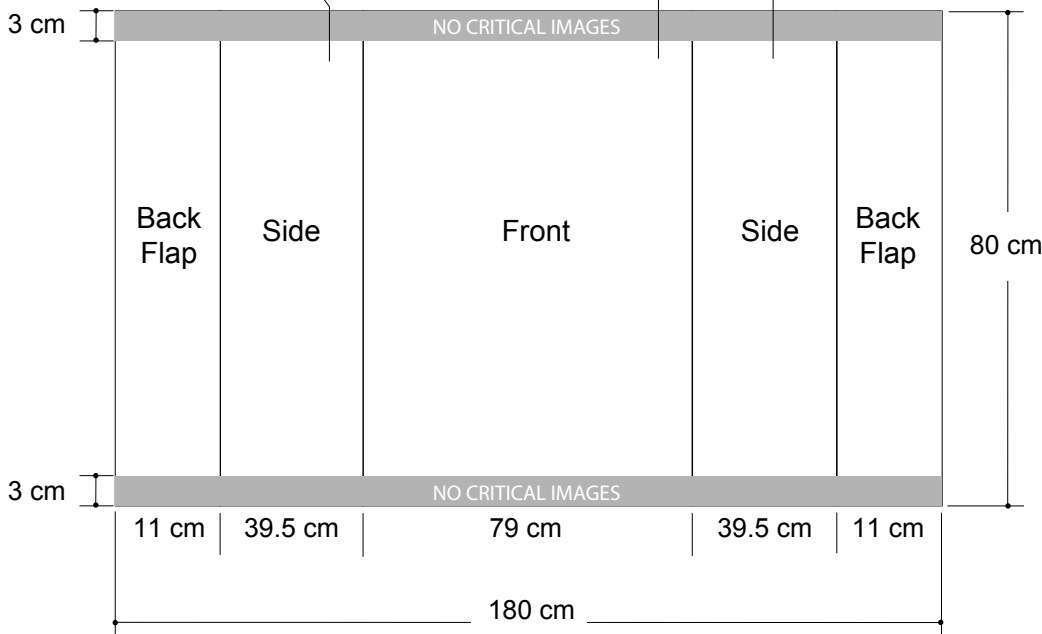

Promotional Counter

Graphic Specifications

- 150 dpi
- CMYK
- Actual Size
- JPEG/TIFF file

Display Dimension:
30.5" (w) x 70.5" (h) x 19" (d)

*Design Tips:

Limit Gradient Effects

We don't suggest you to use any gradient effect because when you look closely to the print, you will see transition lines. If you really need to use it, our acceptance level is looking from 2 meters away, the transition lines would be barely visible. Please contact us for further clarification.