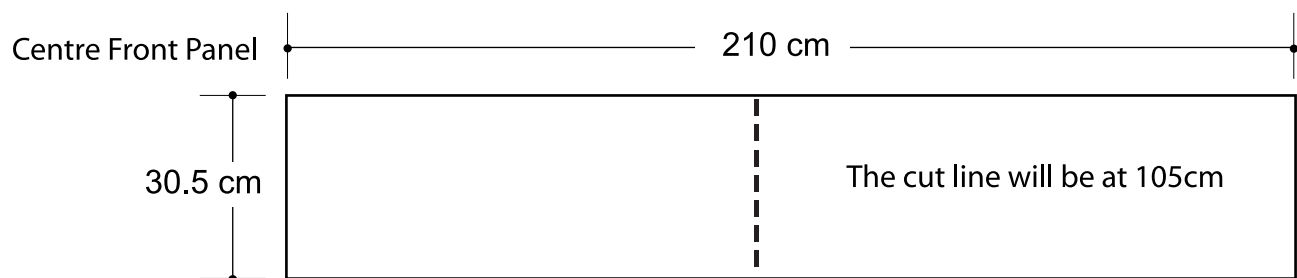

Popup Plus (10x20 Booth)

Graphic Specifications

- 150 dpi
- CMYK
- Actual Size
- JPEG file

*Design Tips:

Limit Gradient Effects

We don't suggest you to use any gradient effect because when you look closely to the print, you will see transition lines. If you really need to use it, our acceptance level is looking from 2 meters away, the transition lines would be barely visible. Please contact us for further clarification.