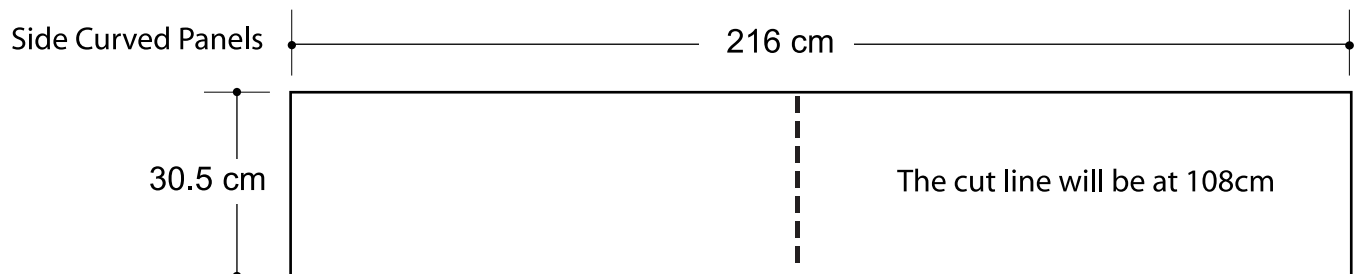

Popup Plus (10x20 Booth)

Graphic Specifications

- 150 dpi
- CMYK
- Actual Size
- JPEG file

*Design Tips:

Limit Gradient Effects

We don't suggest you to use any gradient effect because when you look closely to the print, you will see transition lines. If you really need to use it, our acceptance level is looking from 2 meters away, the transition lines would be barely visible. Please contact us for further clarification.