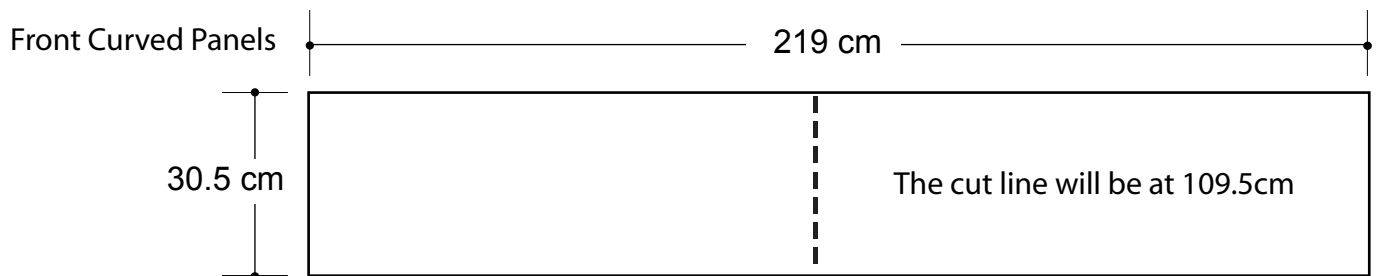

# Popup Plus (10x10 Booth) Graphic Specifications

- 150 dpi
- CMYK
- Actual Size
- JPEG file

### Limit Gradient Effects

We don't suggest you to use any gradient effect because when you look closely to the print, you will see transition lines. If you really need to use it, our acceptance level is looking from 2 meters away, the transition lines would be barely visible. Please contact us for further clarification.