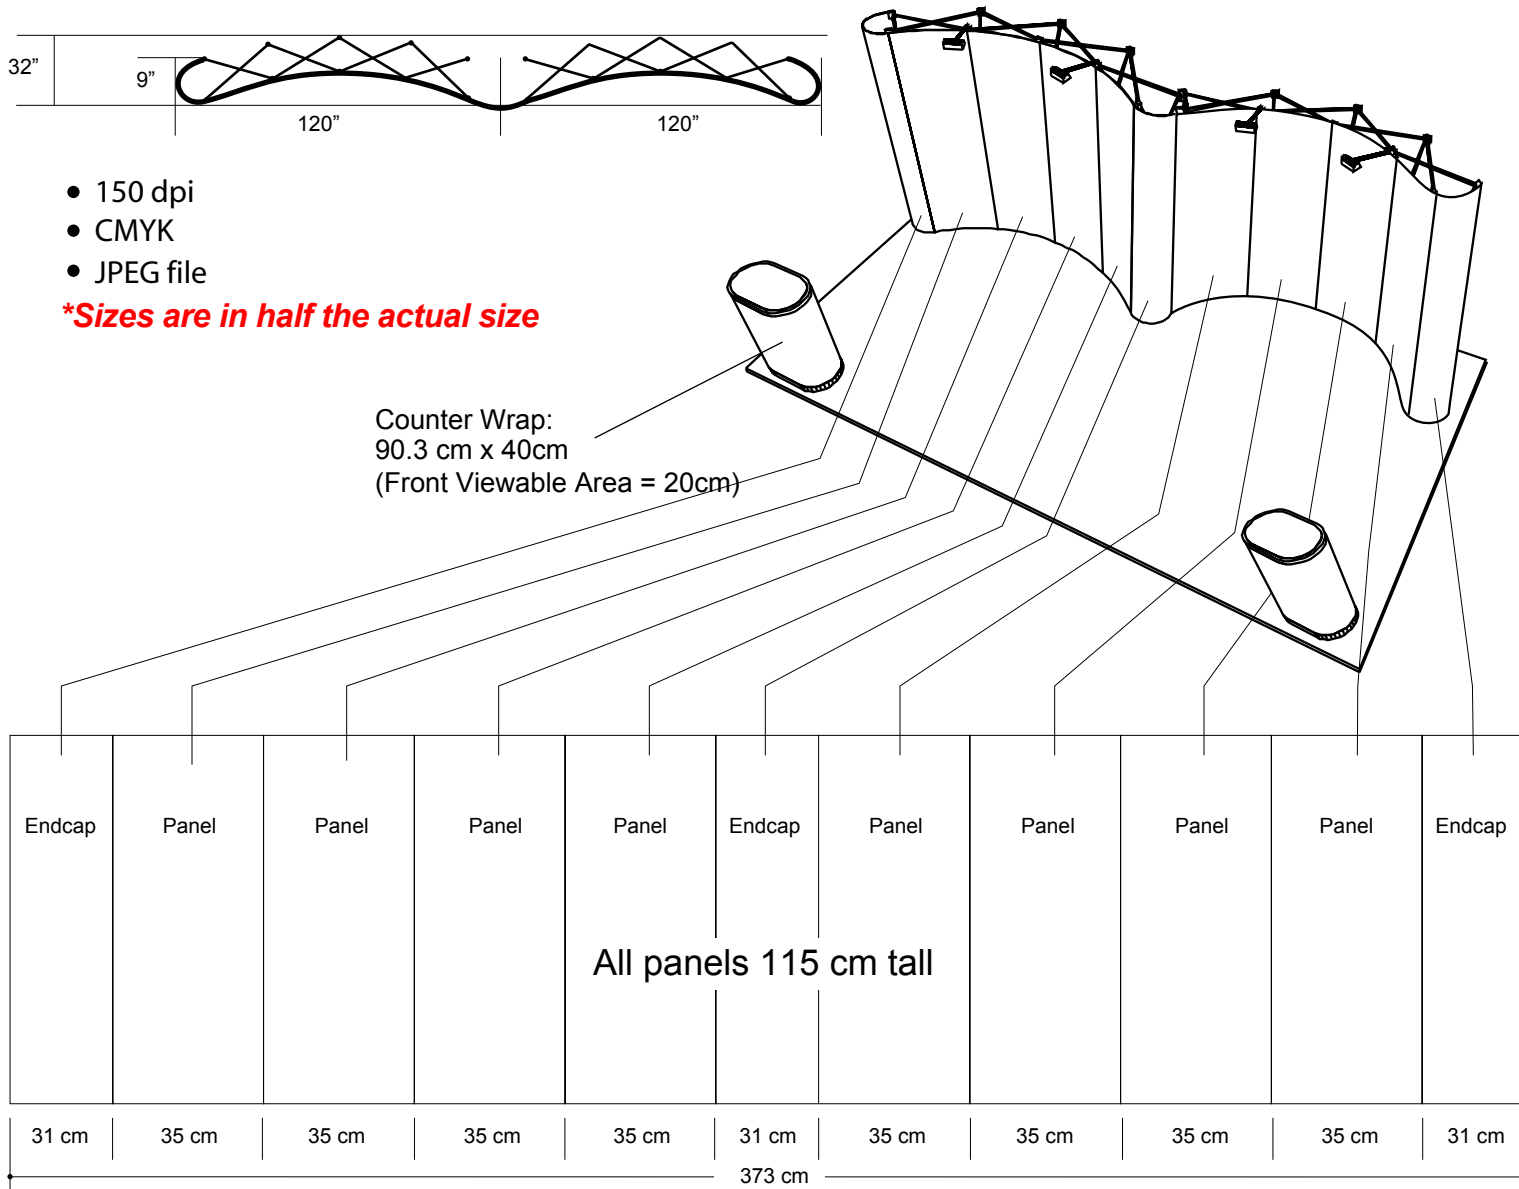

20ft Mixed PopUp - Wing Style

Graphic Specifications

*Design Tips:

Limit Gradient Effects

We don't suggest you to use any gradient effect because when you look closely to the print, you will see transition lines. If you really need to use it, our acceptance level is looking from 2 meters away, the transition lines would be barely visible. Please contact us for further clarification.