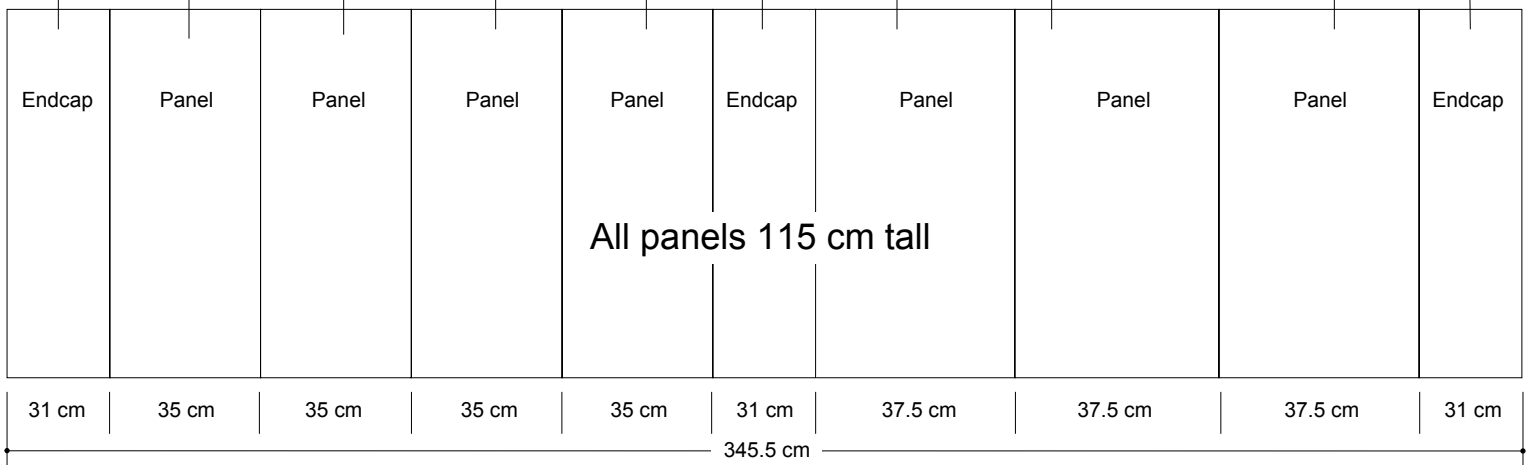

20ft Mixed PopUp - J-Style

Graphic Specifications

- 150 dpi
- CMYK
- JPEG file

***Sizes are in half the actual size**

Counter Wrap:
90.3 cm x 40cm
(Front Viewable Area = 20cm)

Reverse J-Style

For a reversed J-Style, reverse the panel measurements of the yellow and blue panels as indicated in the diagram on the right.

*Design Tips:

Limit Gradient Effects

We don't suggest you to use any gradient effect because when you look closely to the print, you will see transition lines. If you really need to use it, our acceptance level is looking from 2 meters away, the transition lines would be barely visible. Please contact us for further clarification.