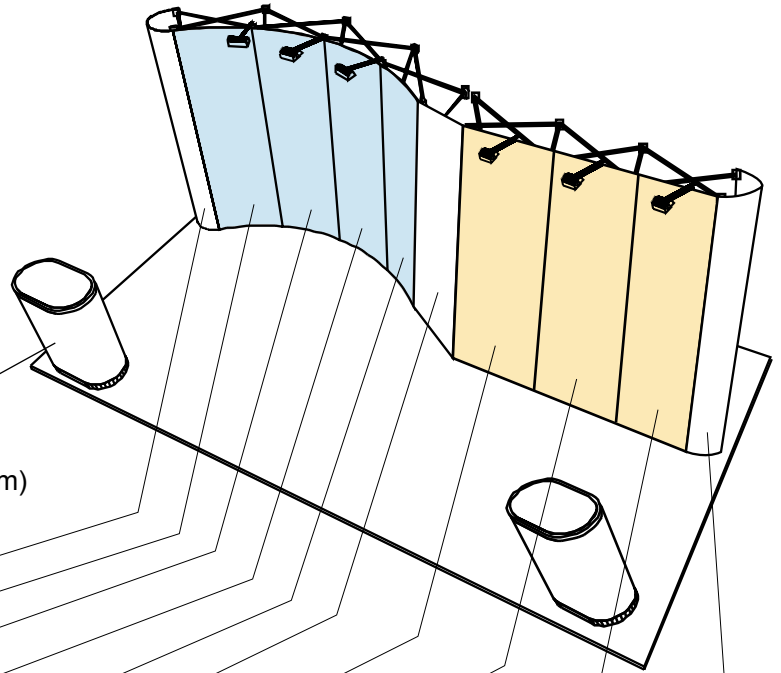

20ft Mixed PopUp - J-Style

Graphic Specifications

- 150 dpi
- CMYK
- JPEG file

***Sizes are in half the actual size**

Counter Wrap:
90.3 cm x 40cm
(Front Viewable Area = 20cm)

Reverse J-Style

For a reversed J-Style, reverse the panel measurements of the yellow and blue panels as indicated in the diagram on the right.

*Design Tips:

Limit Gradient Effects

We don't suggest you to use any gradient effect because when you look closely to the print, you will see transition lines. If you really need to use it, our acceptance level is looking from 2 meters away, the transition lines would be barely visible. Please contact us for further clarification.