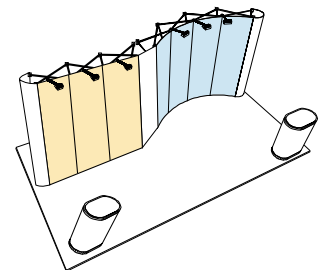

20ft Mixed PopUp - J-Style

Graphic Specifications

- 150 dpi
- CMYK
- JPEG file

***Sizes are in half the actual size**

Counter Wrap:
90.3 cm x 40cm
(Front Viewable Area = 20cm)

Reverse J-Style

For a reversed J-Style, reverse the panel measurements of the yellow and blue panels as indicated in the diagram on the right.

*Design Tips:

Limit Gradient Effects

We don't suggest you to use any gradient effect because when you look closely to the print, you will see transition lines. If you really need to use it, our acceptance level is looking from 2 meters away, the transition lines would be barely visible. Please contact us for further clarification.