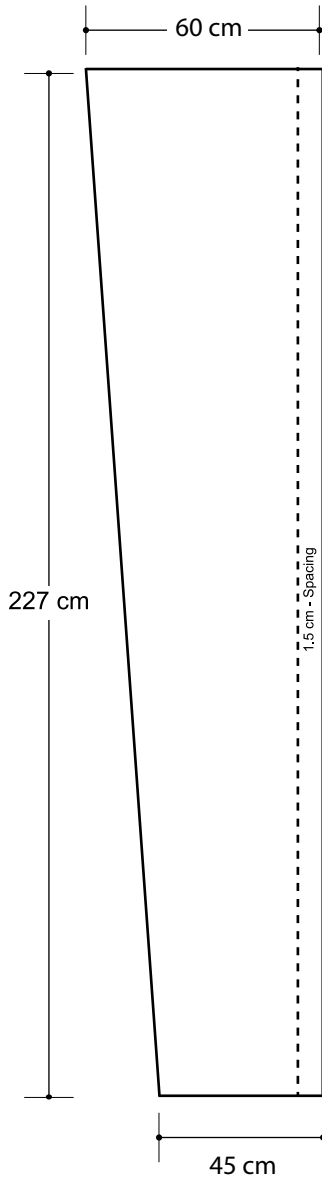

Modular System (Wing Kit - 60cm)

Graphic Specifications

Wing Graphic Panel

- 150 dpi
- CMYK
- Actual Size
- JPEG file

Other Design Ideas

*Design Tips:

Limit Gradient Effects

We don't suggest you to use any gradient effect because when you look closely to the print, you will see transition lines. If you really need to use it, our acceptance level is looking from 2 meters away, the transition lines would be barely visible. Please contact us for further clarification.

1.5cm Border

Critical images, such as text or non-background images, are **NOT** to be placed within 1.5cm of the edges. However, your artwork may allow non-critical images, such as background colour and images, bled to the edges.