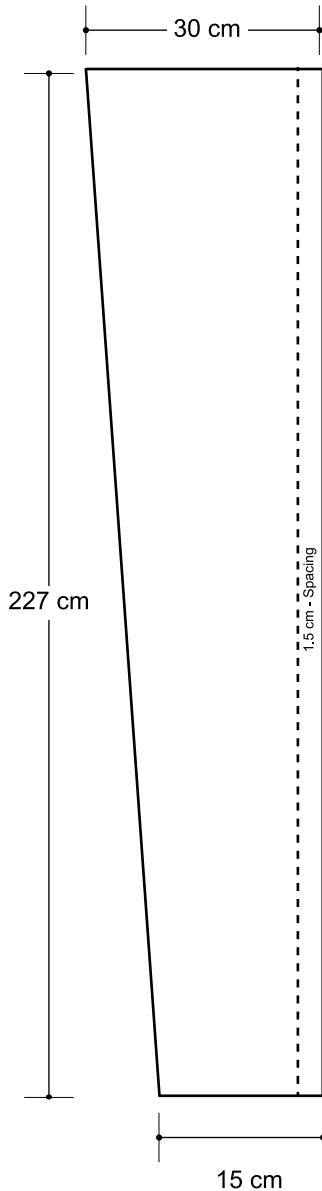

Modular System (Wing Kit - 30cm)

Graphic Specifications

Wing Graphic Panel

- 150 dpi
- CMYK
- Actual Size
- JPEG file

Other Design Ideas

*Design Tips:

Limit Gradient Effects

We don't suggest you to use any gradient effect because when you look closely to the print, you will see transition lines. If you really need to use it, our acceptance level is looking from 2 meters away, the transition lines would be barely visible. Please contact us for further clarification.

1.5cm Border

Critical images, such as text or non-background images, are **NOT** to be placed within 1.5cm of the edges. However, your artwork may allow non-critical images, such as background colour and images, bleed to the edges.