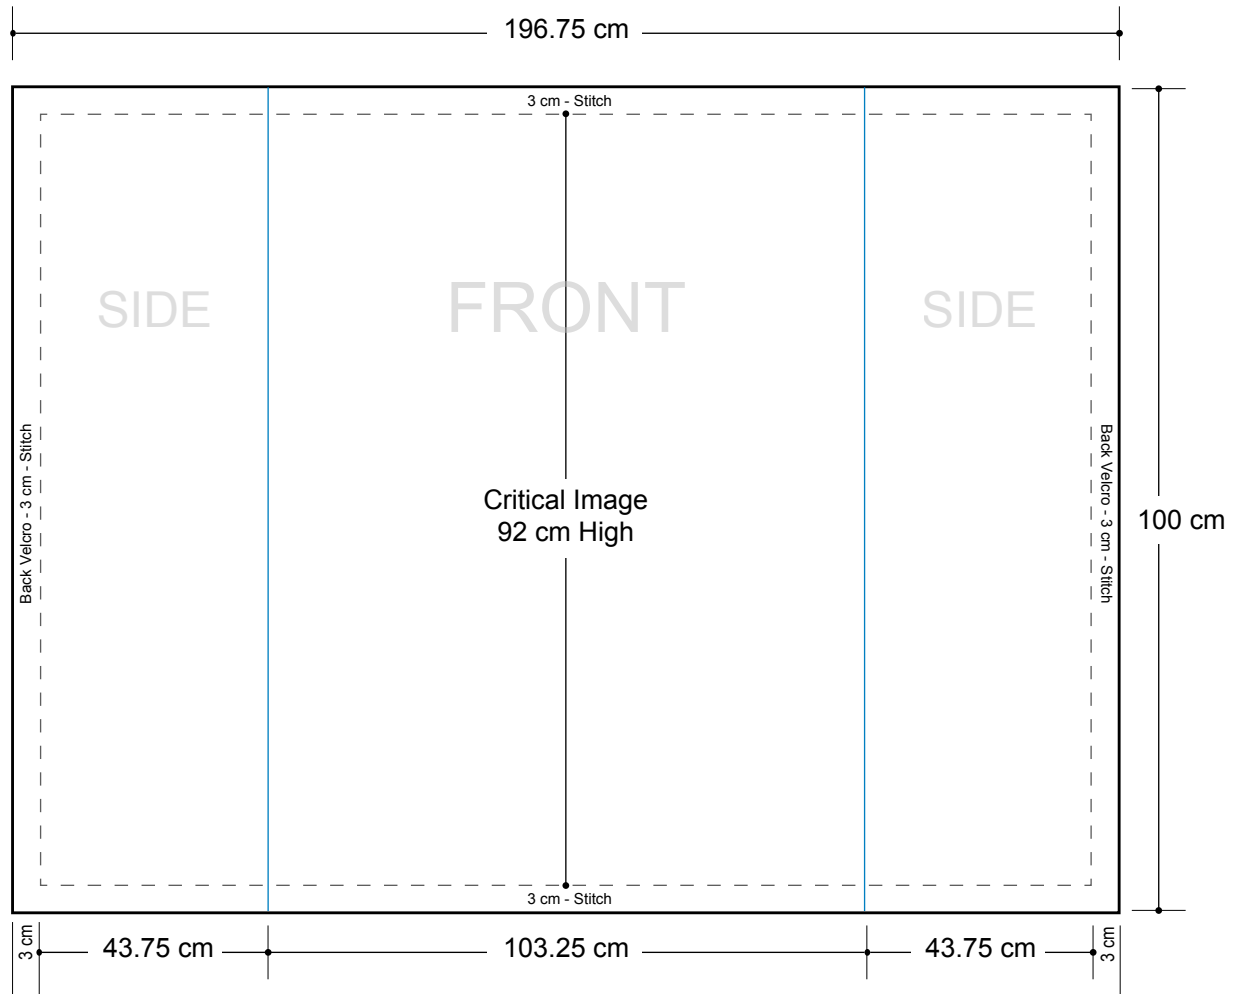

Modular Counter 120 Wrap (120cm x 60cm)

Graphic Specifications

- 150 dpi
- CMYK
- Actual Size
- JPEG file

*Design Tips:

Limit Gradient Effects

We don't suggest you to use any gradient effect because when you look closely to the print, you will see transition lines. If you really need to use it, our acceptance level is looking from 2 meters away, the transition lines would be barely visible. Please contact us for further clarification.