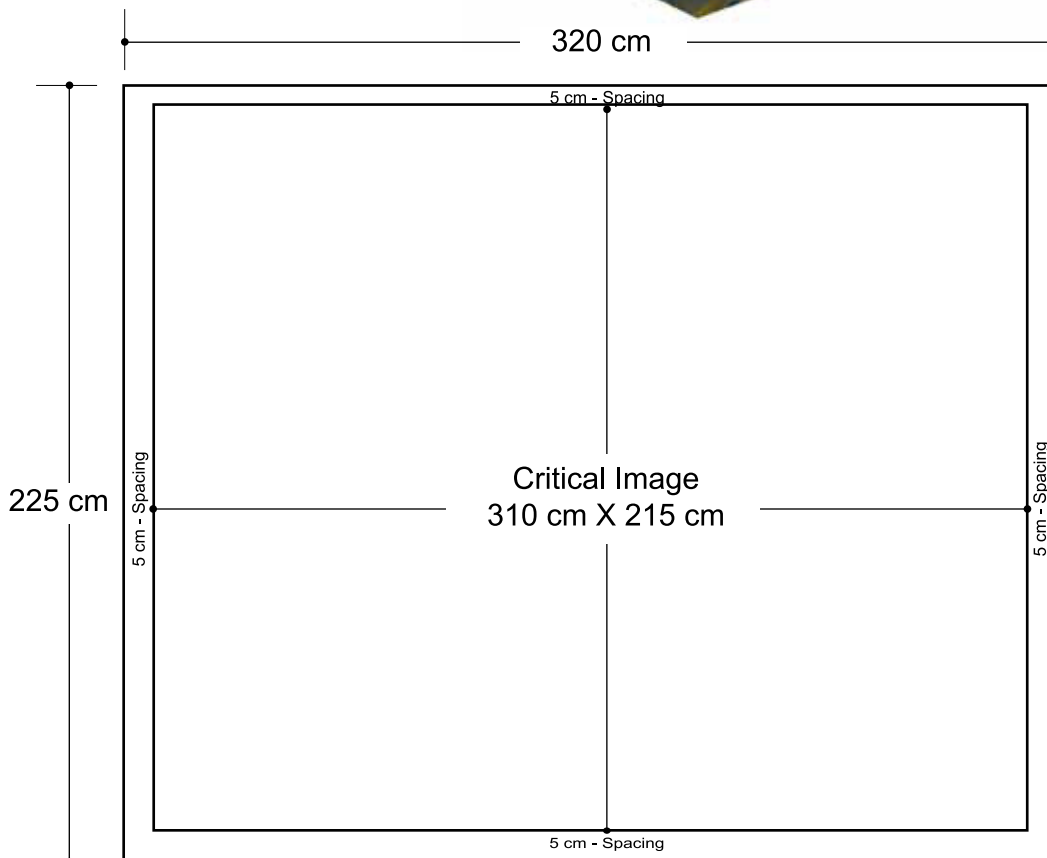

10x20 Straight Wall (#1020S03)

Graphic Specifications

- 150 dpi
- CMYK
- Actual Size
- JPEG file

Backwall - Main - QTY 1

*Design Tips:

Limit Gradient Effects

We don't suggest you to use any gradient effect because when you look closely to the print, you will see transition lines. If you really need to use it, our acceptance level is looking from 2 meters away, the transition lines would be barely visible. Please contact us for further clarification.

5cm Border

Critical images, such as text or non-background images, are **NOT** to be placed within 5cm of the edges. However, your artwork may allow non-critical images, such as background colour and images, bleed to the edges.

10x20 Straight Wall (#1020S03)

Graphic Specifications

Backwall - Side - QTY 2

30cm Wing
Graphic Panel
QTY 2

*Design Tips:

Limit Gradient Effects

We don't suggest you to use any gradient effect because when you look closely to the print, you will see transition lines. If you really need to use it, our acceptance level is looking from 2 meters away, the transition lines would be barely visible. Please contact us for further clarification.