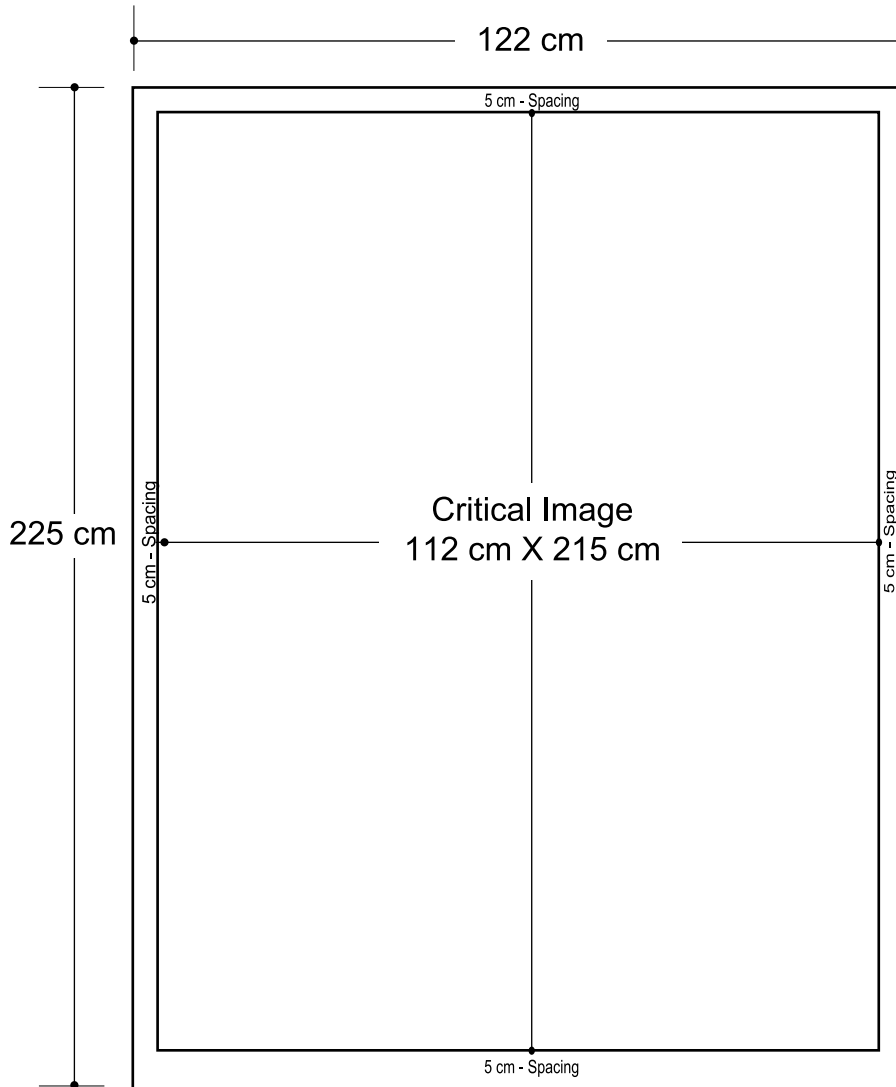

10x20 Straight Wall (#1020S03)

Graphic Specifications

- 150 dpi
- CMYK
- Actual Size
- JPEG file

Backwall - Main - QTY 1

*Design Tips:

Limit Gradient Effects

We don't suggest you to use any gradient effect because when you look closely to the print, you will see transition lines. If you really need to use it, our acceptance level is looking from 2 meters away, the transition lines would be barely visible. Please contact us for further clarification.

5cm Border

Critical images, such as text or non-background images, are **NOT** to be placed within 5cm of the edges. However, your artwork may allow non-critical images, such as background colour and images, bleed to the edges.

10x20 Straight Wall (#1020S03)

Graphic Specifications

Backwall - Side - QTY 2

30cm Wing
Graphic Panel
QTY 2

*Design Tips:

Limit Gradient Effects

We don't suggest you to use any gradient effect because when you look closely to the print, you will see transition lines. If you really need to use it, our acceptance level is looking from 2 meters away, the transition lines would be barely visible. Please contact us for further clarification.