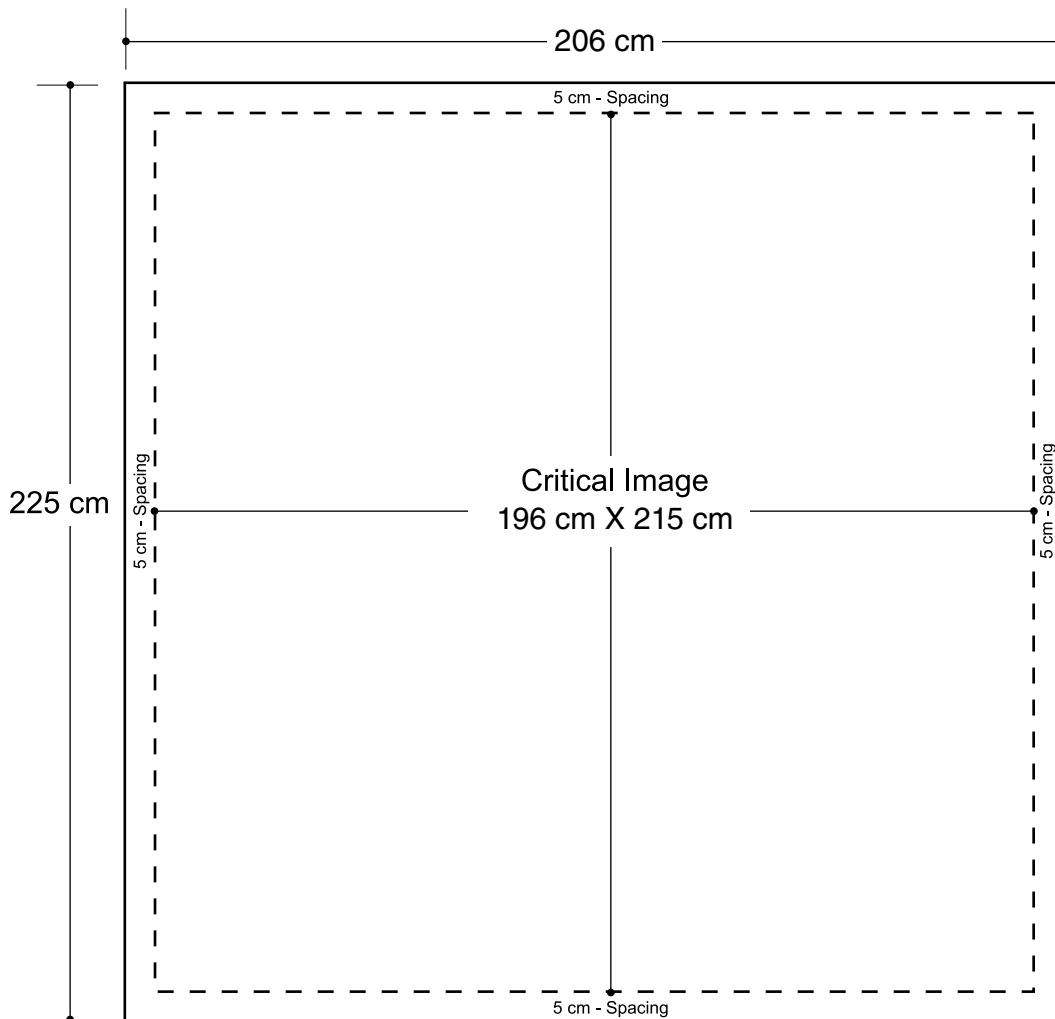

10x10 Corner Modular System (#1010S02)

Graphic Specifications

Main Graphic Panel - QTY 2

- 150 dpi
- CMYK
- Actual Size
- JPEG file

*Design Tips:

Limit Gradient Effects

We don't suggest you to use any gradient effect because when you look closely to the print, you will see transition lines. If you really need to use it, our acceptance level is looking from 2 meters away, the transition lines would be barely visible. Please contact us for further clarification.

5cm Border

Critical images, such as text or non-background images, are **NOT** to be placed within 5cm of the edges. However, your artwork may allow non-critical images, such as background colour and images, bleed to the edges.

Wing Kit (Curved) - 60cm (#1010S02)

Graphic Specifications

Wing Graphic Panel - QTY 2

- 150 dpi
- CMYK
- Actual Size
- JPEG file

*Design Tips:

Limit Gradient Effects

We don't suggest you to use any gradient effect because when you look closely to the print, you will see transition lines. If you really need to use it, our acceptance level is looking from 2 meters away, the transition lines would be barely visible. Please contact us for further clarification.

1.5cm Border

Critical images, such as text or non-background images, are **NOT** to be placed within 5cm of the edges. However, your artwork may allow non-critical images, such as background colour and images, bleed to the edges.