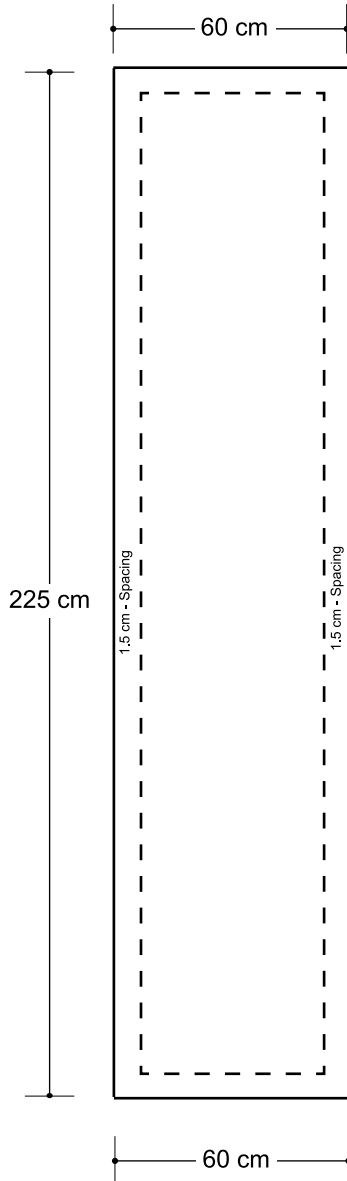

10x10 Corner Modular System (#1010S02)

Graphic Specifications

Main Graphic Panel - QTY 2

- 150 dpi
- CMYK
- Actual Size
- JPEG file

*Design Tips:

Limit Gradient Effects

We don't suggest you to use any gradient effect because when you look closely to the print, you will see transition lines. If you really need to use it, our acceptance level is looking from 2 meters away, the transition lines would be barely visible. Please contact us for further clarification.

5cm Border

Critical images, such as text or non-background images, are **NOT** to be placed within 5cm of the edges. However, your artwork may allow non-critical images, such as background colour and images, bleed to the edges.

Wing Kit (Curved) - 60cm (#1010S02)

Graphic Specifications

Wing Graphic Panel - QTY 2

- 150 dpi
- CMYK
- Actual Size
- JPEG file

*Design Tips:

Limit Gradient Effects

We don't suggest you to use any gradient effect because when you look closely to the print, you will see transition lines. If you really need to use it, our acceptance level is looking from 2 meters away, the transition lines would be barely visible. Please contact us for further clarification.

1.5cm Border

Critical images, such as text or non-background images, are **NOT** to be placed within 5cm of the edges. However, your artwork may allow non-critical images, such as background colour and images, bleed to the edges.