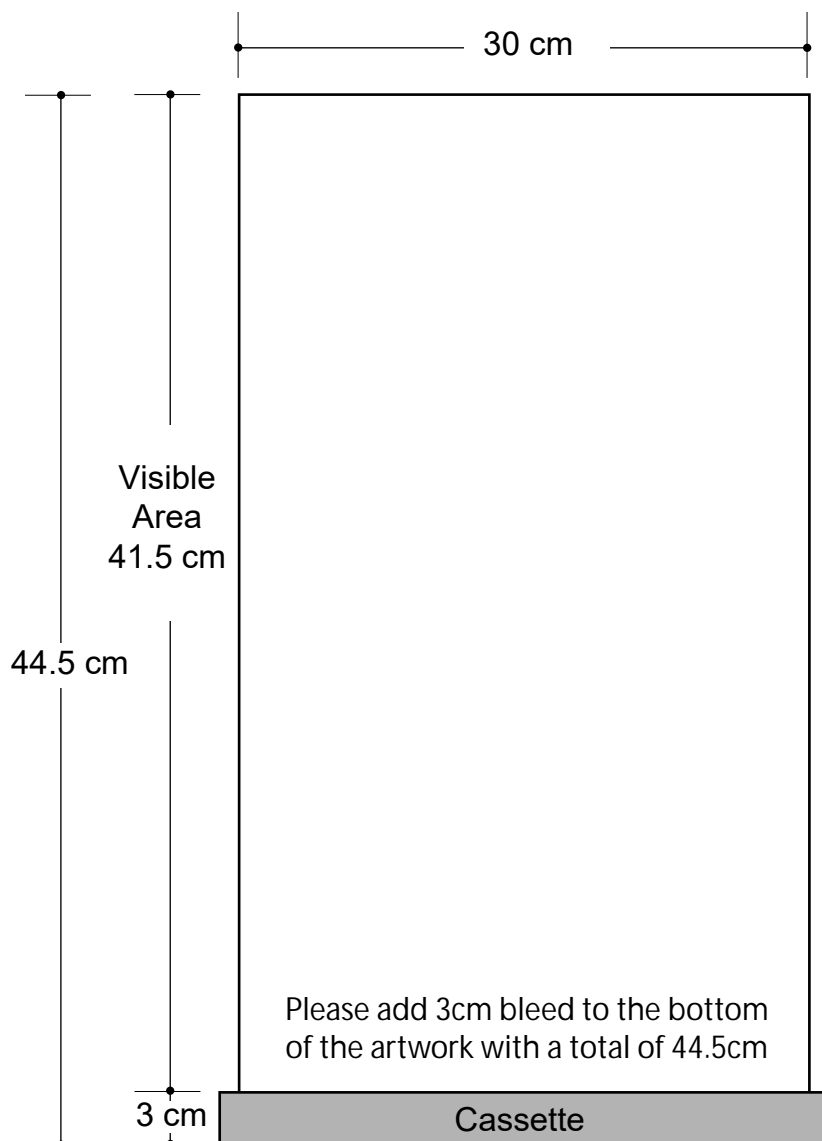

Mini Banner (Single or Double Sided) Graphic Specifications

- 150 dpi
- CMYK
- Actual Size
- JPEG file

*Design Tips:

Limit Gradient Effects

We don't suggest you to use any gradient effect because when you look closely to the print, you will see transition lines. If you really need to use it, our acceptance level is looking from 2 meters away, the transition lines would be barely visible. Please contact us for further clarification.