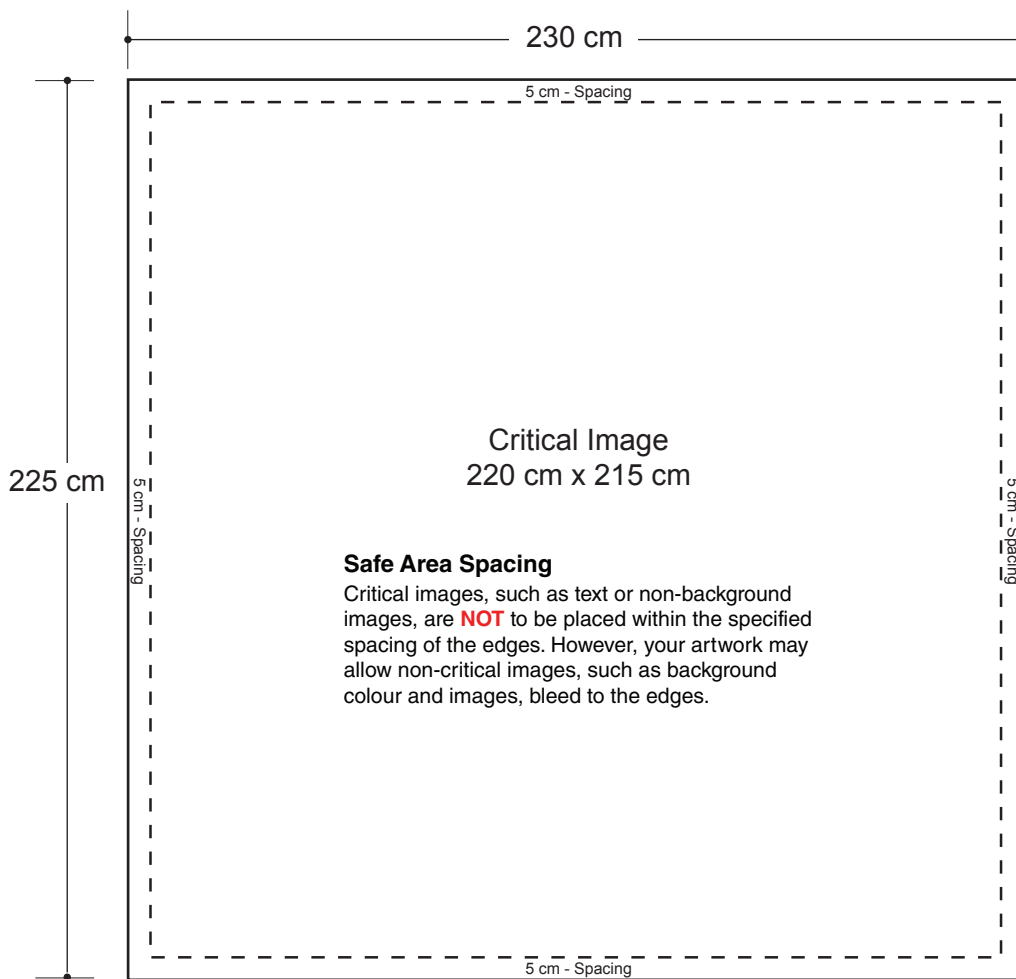

8ft Straight - Fabric Wall

Graphic Specifications

- 100 dpi
- CMYK
- Actual Size
- JPEG/TIFF file

*Design Tips:

Limit Gradient Effects

We don't suggest you to use any gradient effect because when you look closely to the print, you will see transition lines. If you really need to use it, our acceptance level is looking from 2 meters away, the transition lines would be barely visible. Please contact us for further clarification.