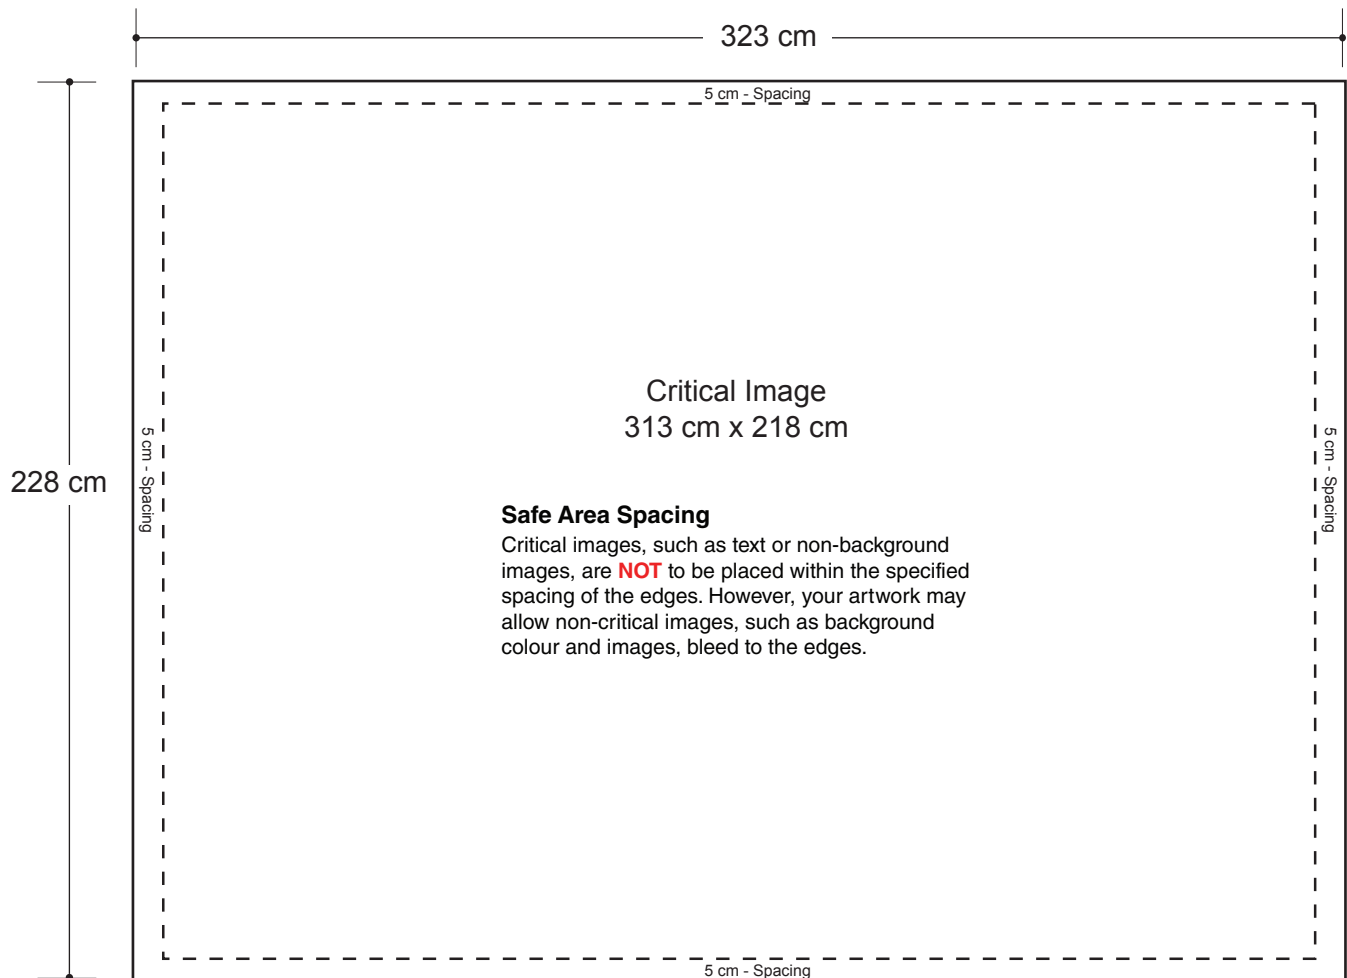

10ft Curved - Fabric Wall

Graphic Specifications

- 100 dpi
- CMYK
- Actual Size
- JPEG/TIFF file

*Design Tips:

Limit Gradient Effects

We don't suggest you to use any gradient effect because when you look closely to the print, you will see transition lines. If you really need to use it, our acceptance level is looking from 2 meters away, the transition lines would be barely visible. Please contact us for further clarification.