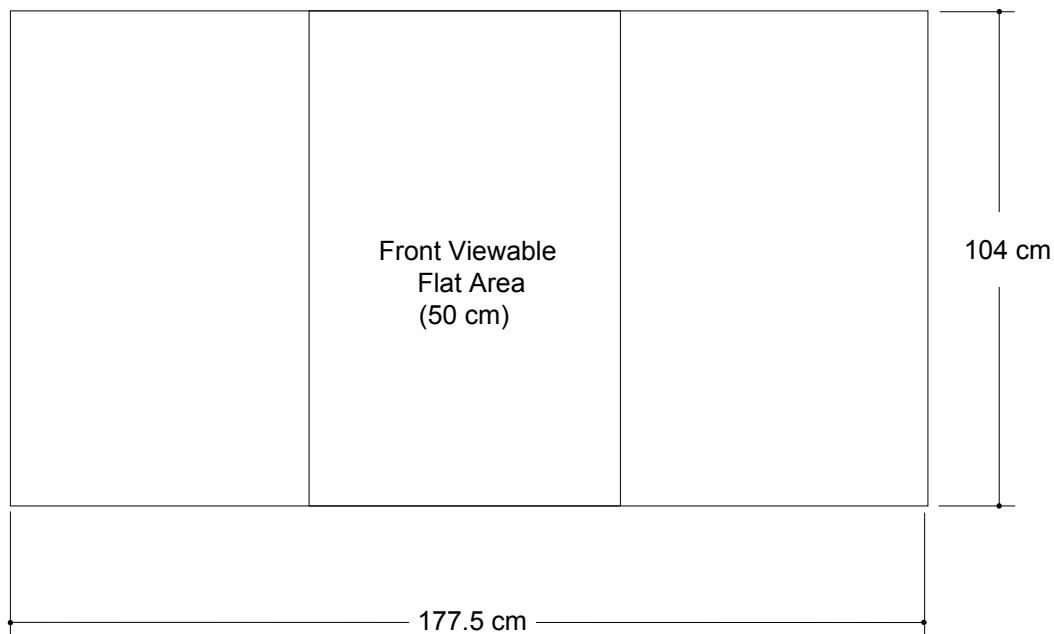

Twister Counter

Graphic Specifications

- 150 dpi
- CMYK
- Actual Size
- JPEG/TIFF file

*Design Tips:

Limit Gradient Effects

We don't suggest you to use any gradient effect because when you look closely to the print, you will see transition lines. If you really need to use it, our acceptance level is looking from 2 meters away, the transition lines would be barely visible. Please contact us for further clarification.