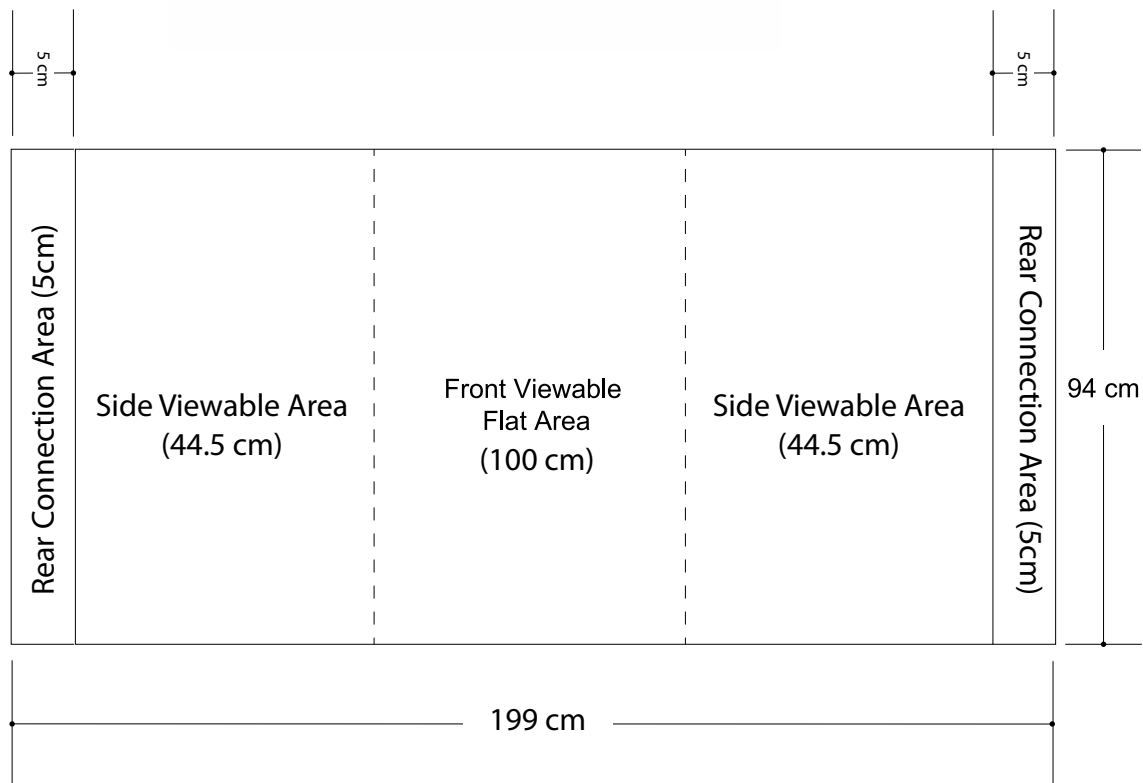

Popup Counter

Graphic Specifications

- 150 dpi
- CMYK
- Actual Size
- JPEG/TIFF file

*Design Tips:

Limit Gradient Effects

We don't suggest you to use any gradient effect because when you look closely to the print, you will see transition lines. If you really need to use it, our acceptance level is looking from 2 meters away, the transition lines would be barely visible. Please contact us for further clarification.