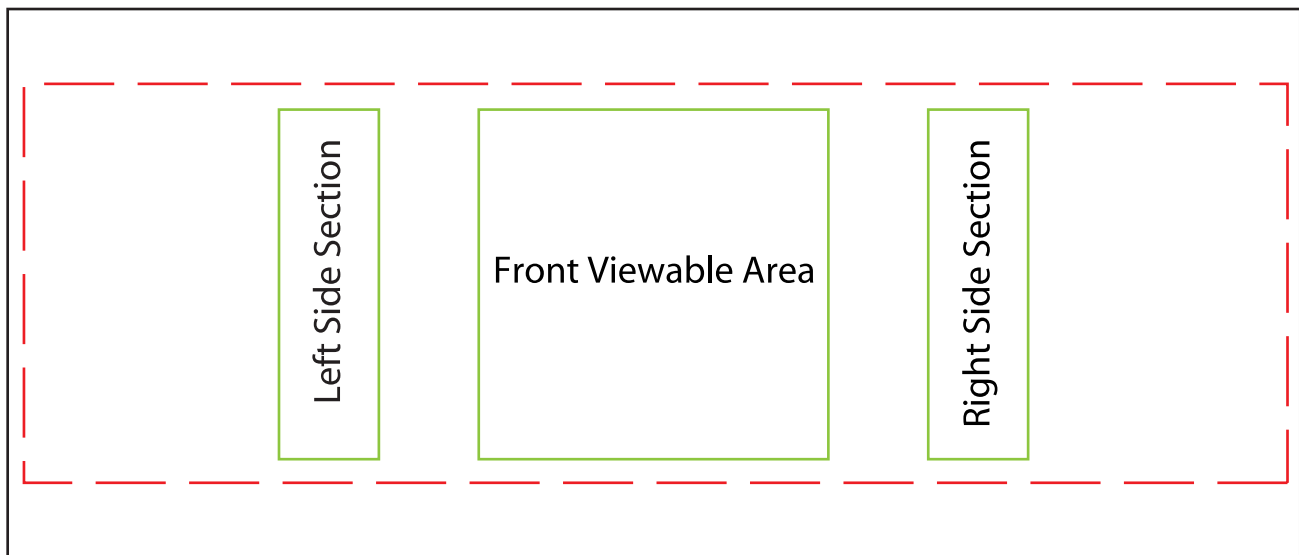

CA - Case (Case to Counter)

Graphic Specifications

Viewable Graphic Size
253 cm (w) x 80cm (h)

- 100 dpi
- CMYK
- Actual Size
- JPEG/TIFF file

Front Viewable Area

Side Viewable Area

70cm (w) x 70cm (h)

*Design Tips:

Limit Gradient Effects

We don't suggest you to use any gradient effect because when you look closely to the print, you will see transition lines. If you really need to use it, our acceptance level is looking from 2 meters away, the transition lines would be barely visible. Please contact us for further clarification.