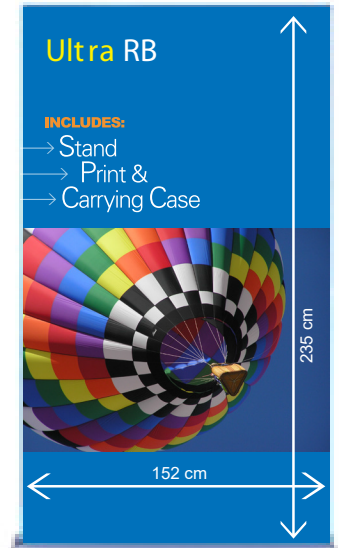

Ultra RBXL - 60"

Graphic Specifications

- 150 dpi
- CMYK
- Actual Size
- JPEG file

Display Dimension:
60" (w) x 96" (h) x 9" (d)

*Design Tips:

Limit Gradient Effects

We don't suggest you to use any gradient effect because when you look closely to the print, you will see transition lines. If you really need to use it, our acceptance level is looking from 2 meters away, the transition lines would be barely visible. Please contact us for further clarification.

5cm Border

Critical images, such as text or non-background images, are **NOT** to be placed within 5cm of the edges. However, your artwork may allow non-critical images, such as background colour and images, bleed to the edges.