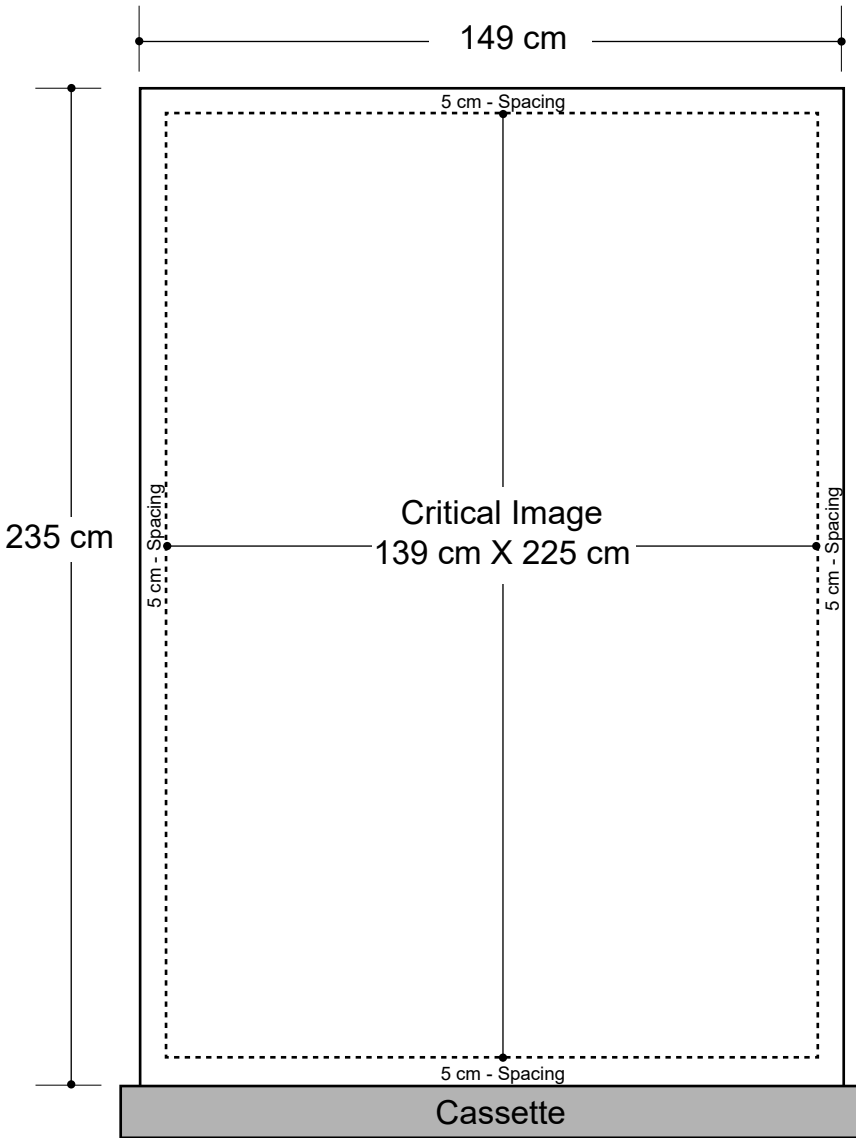

Ultra RBXL - 60"

Graphic Specifications

- 150 dpi
- CMYK
- Actual Size
- JPEG file

Display Dimension:
60" (w) x 96" (h) x 9" (d)

*Design Tips:

Limit Gradient Effects

We don't suggest you to use any gradient effect because when you look closely to the print, you will see transition lines. If you really need to use it, our acceptance level is looking from 2 meters away, the transition lines would be barely visible. Please contact us for further clarification.

5cm Border

Critical images, such as text or non-background images, are **NOT** to be placed within 5cm of the edges. However, your artwork may allow non-critical images, such as background colour and images, bleed to the edges.