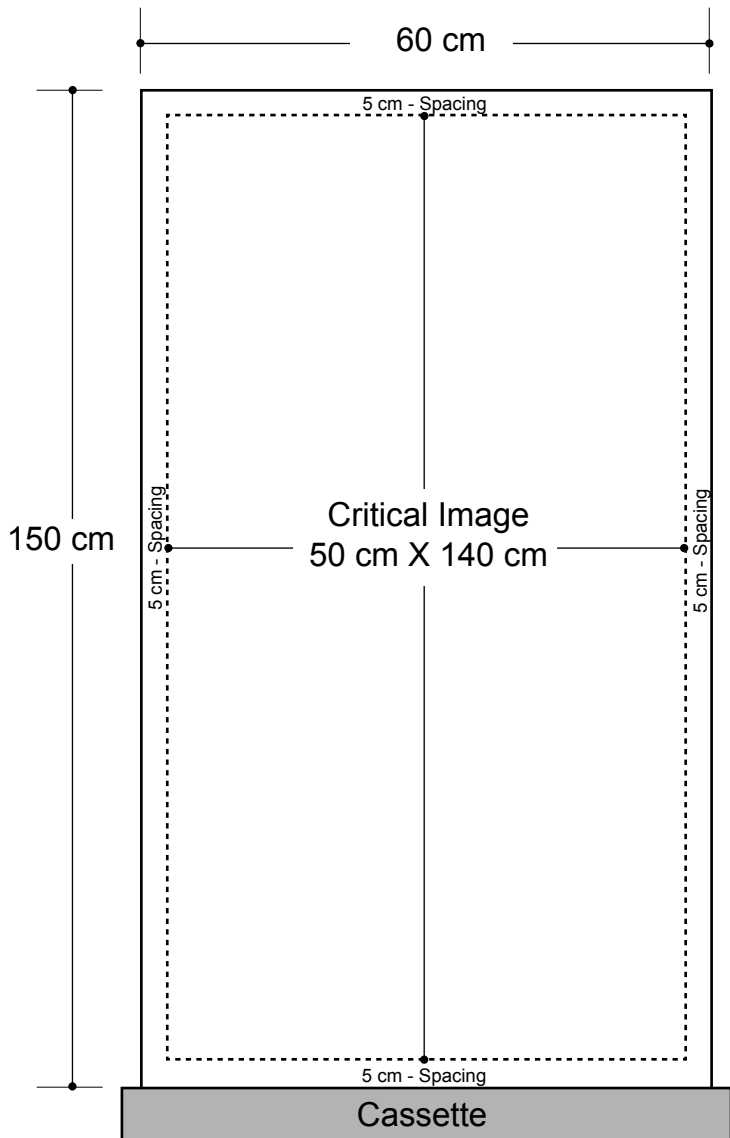

Ultra RBXS - 24"

Graphic Specifications

- 150 dpi
- CMYK
- Actual Size
- JPEG file

Display Dimension:
24" (w) x 59" (h) x 9" (d)

*Design Tips:

Limit Gradient Effects

We don't suggest you to use any gradient effect because when you look closely to the print, you will see transition lines. If you really need to use it, our acceptance level is looking from 2 meters away, the transition lines would be barely visible. Please contact us for further clarification.

5cm Border

Critical images, such as text or non-background images, are **NOT** to be placed within 5cm of the edges. However, your artwork may allow non-critical images, such as background colour and images, bleed to the edges.