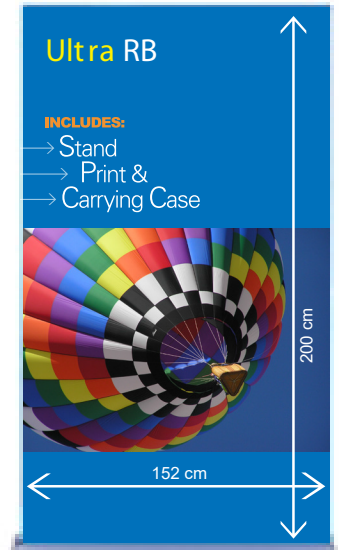

Ultra RB - 60"

Graphic Specifications

- 150 dpi
- CMYK
- Actual Size
- JPEG file

Display Dimension:
60" (w) x 78" (h) x 9" (d)

*Design Tips:

Limit Gradient Effects

We don't suggest you to use any gradient effect because when you look closely to the print, you will see transition lines. If you really need to use it, our acceptance level is looking from 2 meters away, the transition lines would be barely visible. Please contact us for further clarification.

5cm Border

Critical images, such as text or non-background images, are **NOT** to be placed within 5cm of the edges. However, your artwork may allow non-critical images, such as background colour and images, bleed to the edges.