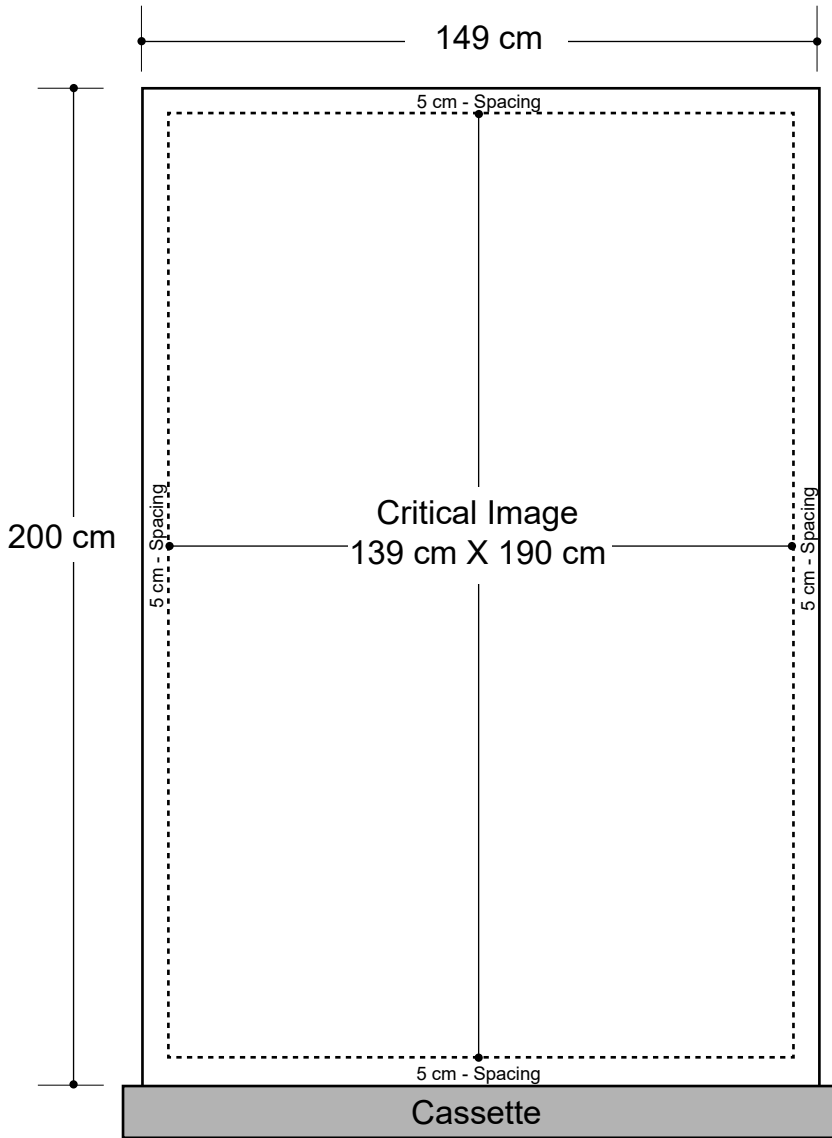

Ultra RB - 60"

Graphic Specifications

- 150 dpi
- CMYK
- Actual Size
- JPEG file

Display Dimension:
60" (w) x 78" (h) x 9" (d)

*Design Tips:

Limit Gradient Effects

We don't suggest you to use any gradient effect because when you look closely to the print, you will see transition lines. If you really need to use it, our acceptance level is looking from 2 meters away, the transition lines would be barely visible. Please contact us for further clarification.

5cm Border

Critical images, such as text or non-background images, are **NOT** to be placed within 5cm of the edges. However, your artwork may allow non-critical images, such as background colour and images, bleed to the edges.