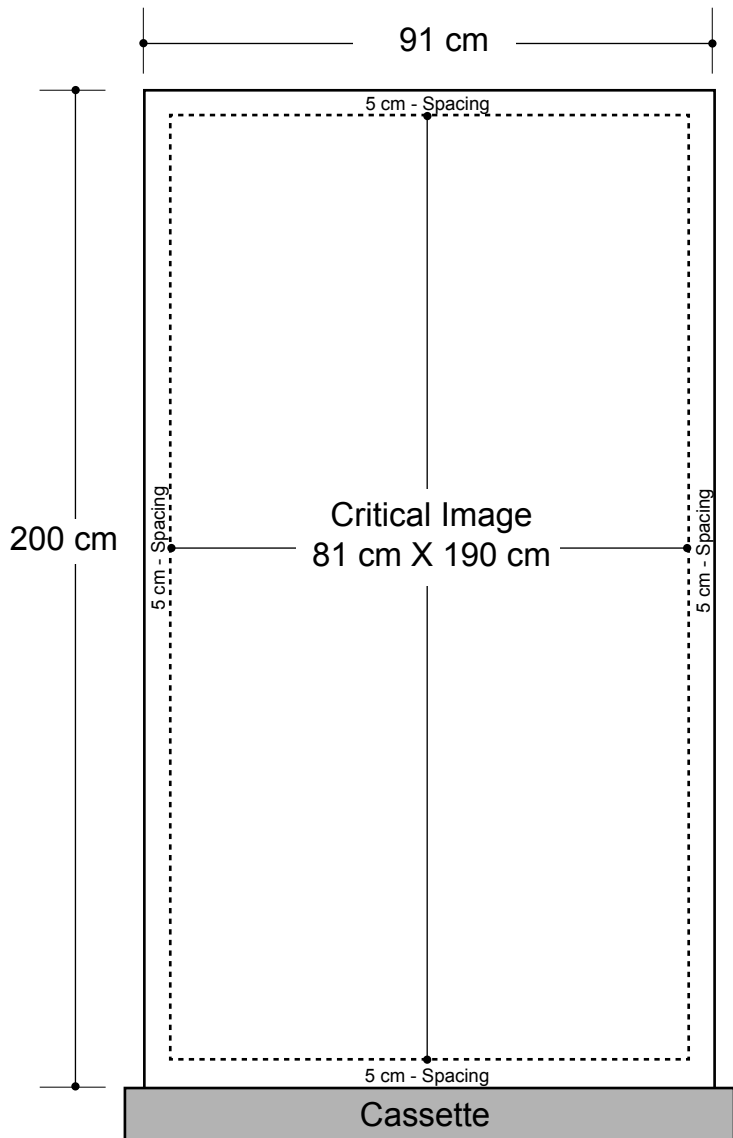

Ultra RB - 36"

Graphic Specifications

- 150 dpi
- CMYK
- Actual Size
- JPEG file

Display Dimension:
36" (w) x 78" (h) x 9" (d)

*Design Tips:

Limit Gradient Effects

We don't suggest you to use any gradient effect because when you look closely to the print, you will see transition lines. If you really need to use it, our acceptance level is looking from 2 meters away, the transition lines would be barely visible. Please contact us for further clarification.

5cm Border

Critical images, such as text or non-background images, are **NOT** to be placed within 5cm of the edges. However, your artwork may allow non-critical images, such as background colour and images, bleed to the edges.