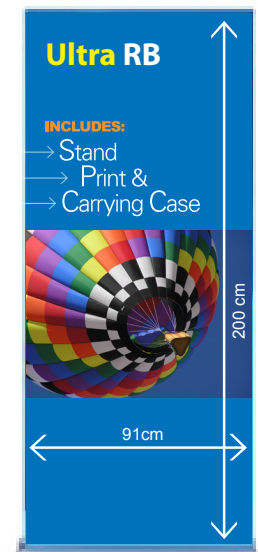

Ultra RB - 36"

Graphic Specifications

- 150 dpi
- CMYK
- Actual Size
- JPEG file

Display Dimension:
36" (w) x 78" (h) x 9" (d)

*Design Tips:

Limit Gradient Effects

We don't suggest you to use any gradient effect because when you look closely to the print, you will see transition lines. If you really need to use it, our acceptance level is looking from 2 meters away, the transition lines would be barely visible. Please contact us for further clarification.

5cm Border

Critical images, such as text or non-background images, are **NOT** to be placed within 5cm of the edges. However, your artwork may allow non-critical images, such as background colour and images, bleed to the edges.