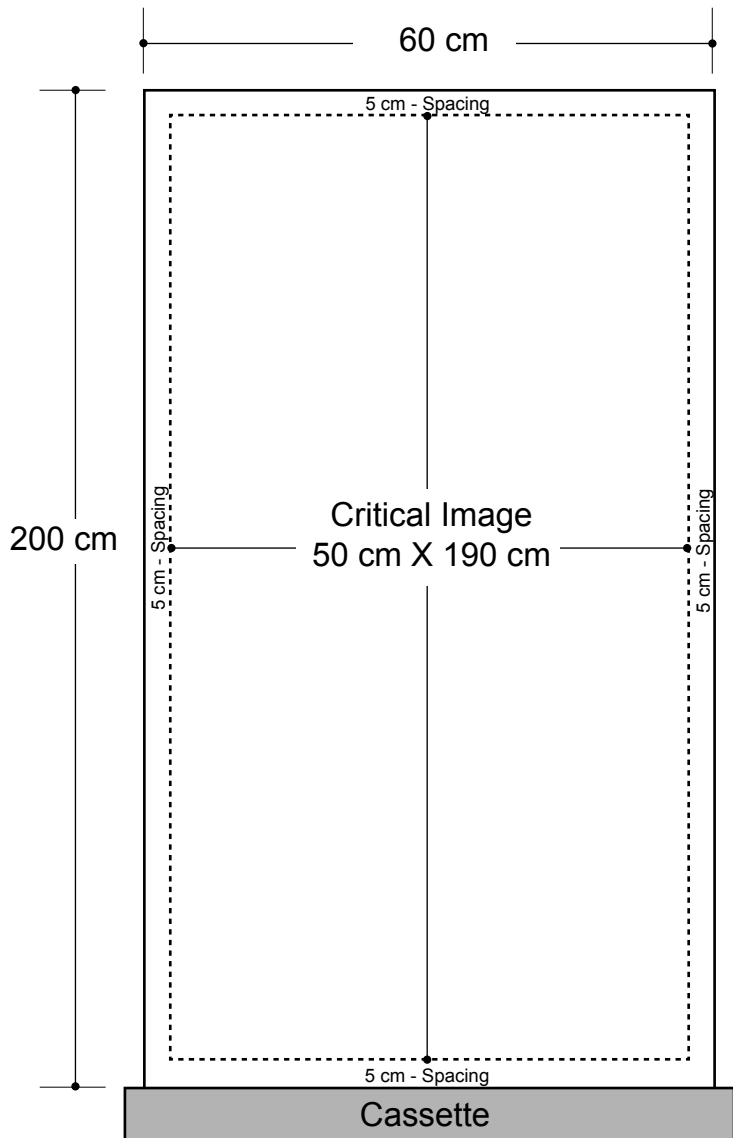

Ultra RB - 24"

Graphic Specifications

- 150 dpi
- CMYK
- Actual Size
- JPEG file

Display Dimension:
24" (w) x 78" (h) x 9" (d)

*Design Tips:

Limit Gradient Effects

We don't suggest you to use any gradient effect because when you look closely to the print, you will see transition lines. If you really need to use it, our acceptance level is looking from 2 meters away, the transition lines would be barely visible. Please contact us for further clarification.

5cm Border

Critical images, such as text or non-background images, are **NOT** to be placed within 5cm of the edges. However, your artwork may allow non-critical images, such as background colour and images, bleed to the edges.