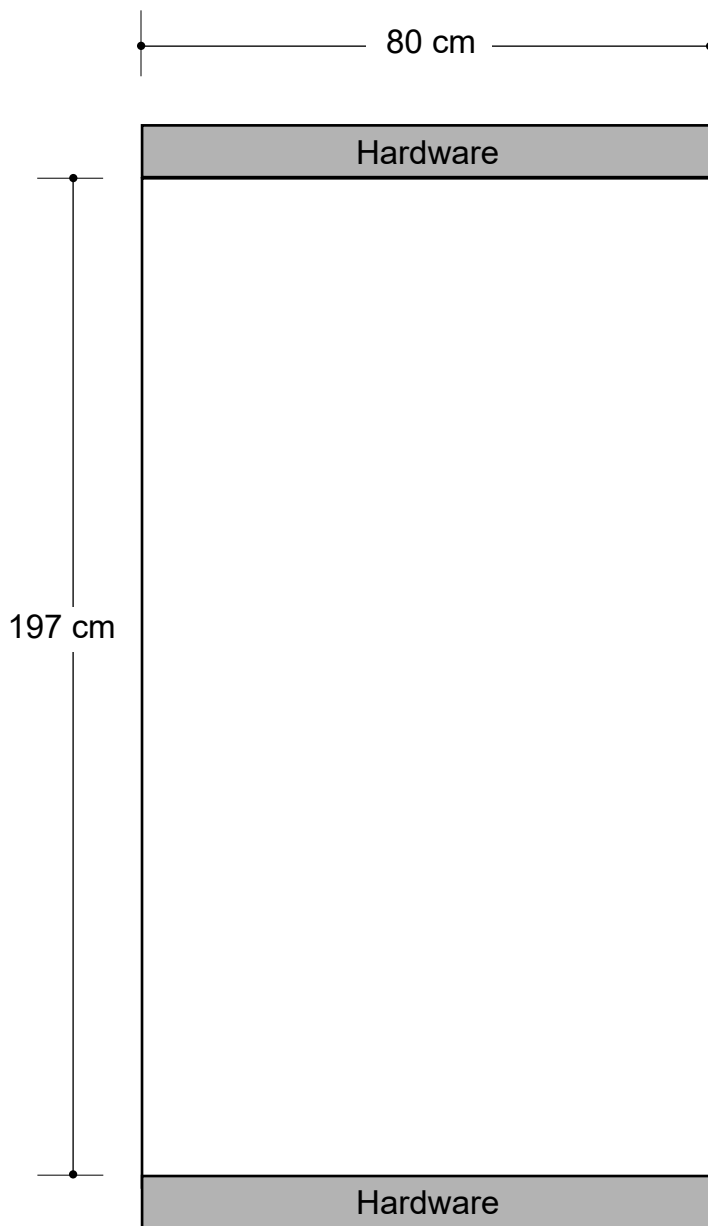

L-Stand Banner

Graphic Specifications

- 150 dpi
- CMYK
- Actual Size
- JPEG file

Display Dimension:
31" (w) x 78" (h) x 14" (d)

*Design Tips:

Limit Gradient Effects

We don't suggest you to use any gradient effect because when you look closely to the print, you will see transition lines. If you really need to use it, our acceptance level is looking from 2 meters away, the transition lines would be barely visible. Please contact us for further clarification.