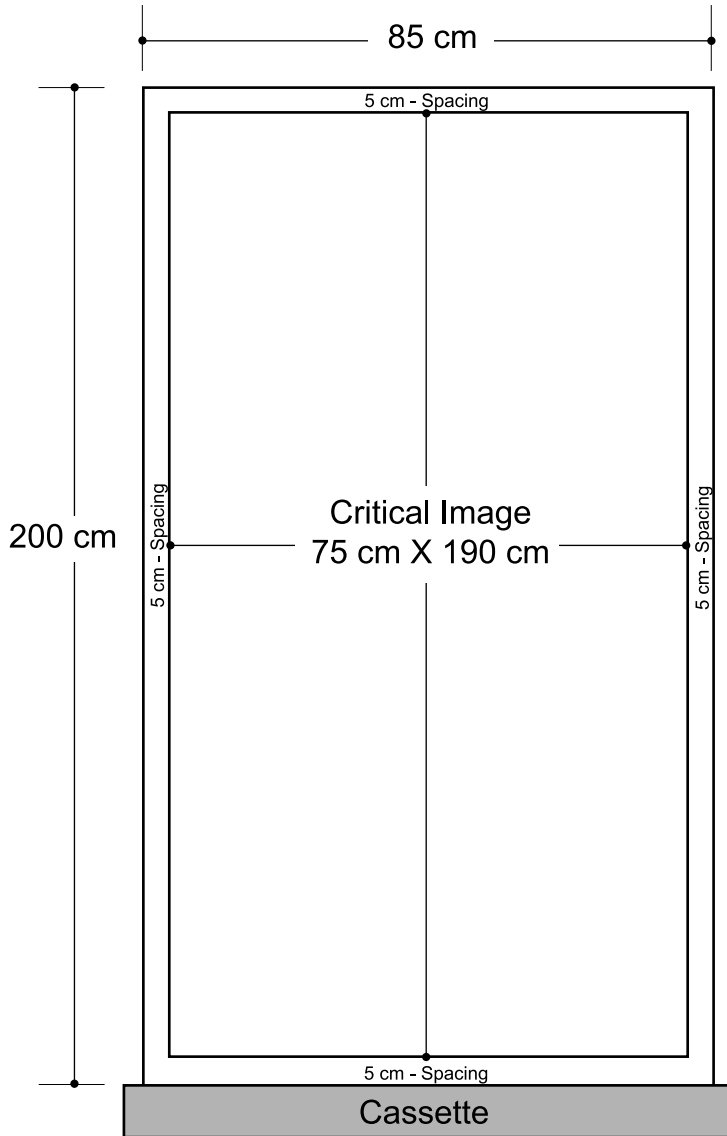

# Interchangeable Retractable Banner

## Graphic Specifications

- 150 dpi
- CMYK
- Actual Size
- JPEG file

### Pole Height

- min 33"
- max 84"

Display Dimension:

33" (w) x 80" (h) x 10" (d)

#### 5cm Border

Critical images, such as text or non-background images, are **NOT** to be placed within 5cm of the edges. However, your artwork may allow non-critical images, such as background colour and images, bleed to the edges.