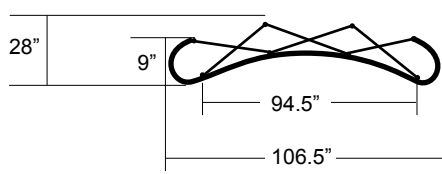

8ft PopUp Curve - For 10ft Inner Booth

Graphic Specifications

- 72 dpi
- CMYK
- Actual Size
- JPEG/TIFF file

The shaded area indicates the area of the panel that will **NOT** be visible when viewing the display directly from the front. Keep this in mind when placing text on the endcaps.

Counter Wrap:
180.6 cm x 80 cm
(Front Viewable Area = 40cm)

*Design Tips:

Limit Gradient Effects

We don't suggest you to use any gradient effect because when you look closely to the print, you will see transition lines. If you really need to use it, our acceptance level is looking from 2 meters away, the transition lines would be barely visible. Please contact us for further clarification.