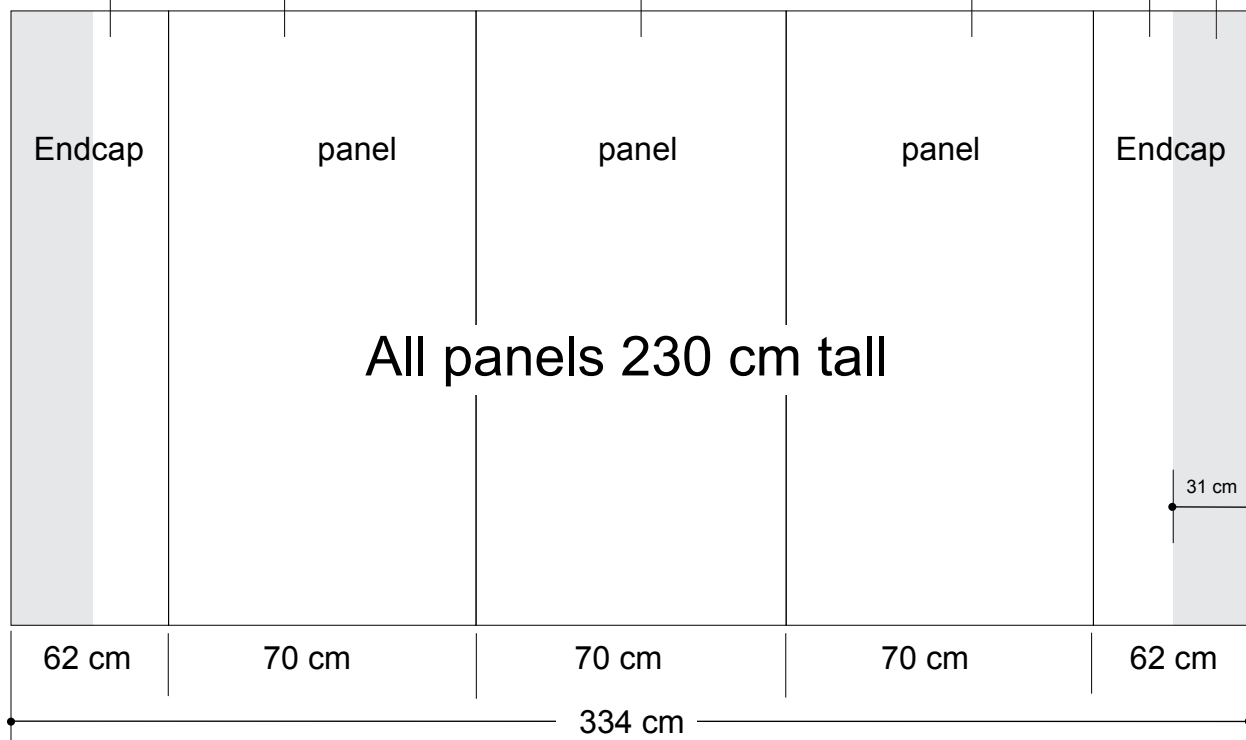

8ft PopUp Curve - For 10ft Inner Booth

Graphic Specifications

- 72 dpi
- CMYK
- Actual Size
- JPEG/TIFF file

The shaded area indicates the area of the panel that will **NOT** be visible when viewing the display directly from the front. Keep this in mind when placing text on the endcaps.

Counter Wrap:
180.6 cm x 80 cm
(Front Viewable Area = 40cm)

*Design Tips:

Limit Gradient Effects

We don't suggest you to use any gradient effect because when you look closely to the print, you will see transition lines. If you really need to use it, our acceptance level is looking from 2 meters away, the transition lines would be barely visible. Please contact us for further clarification.